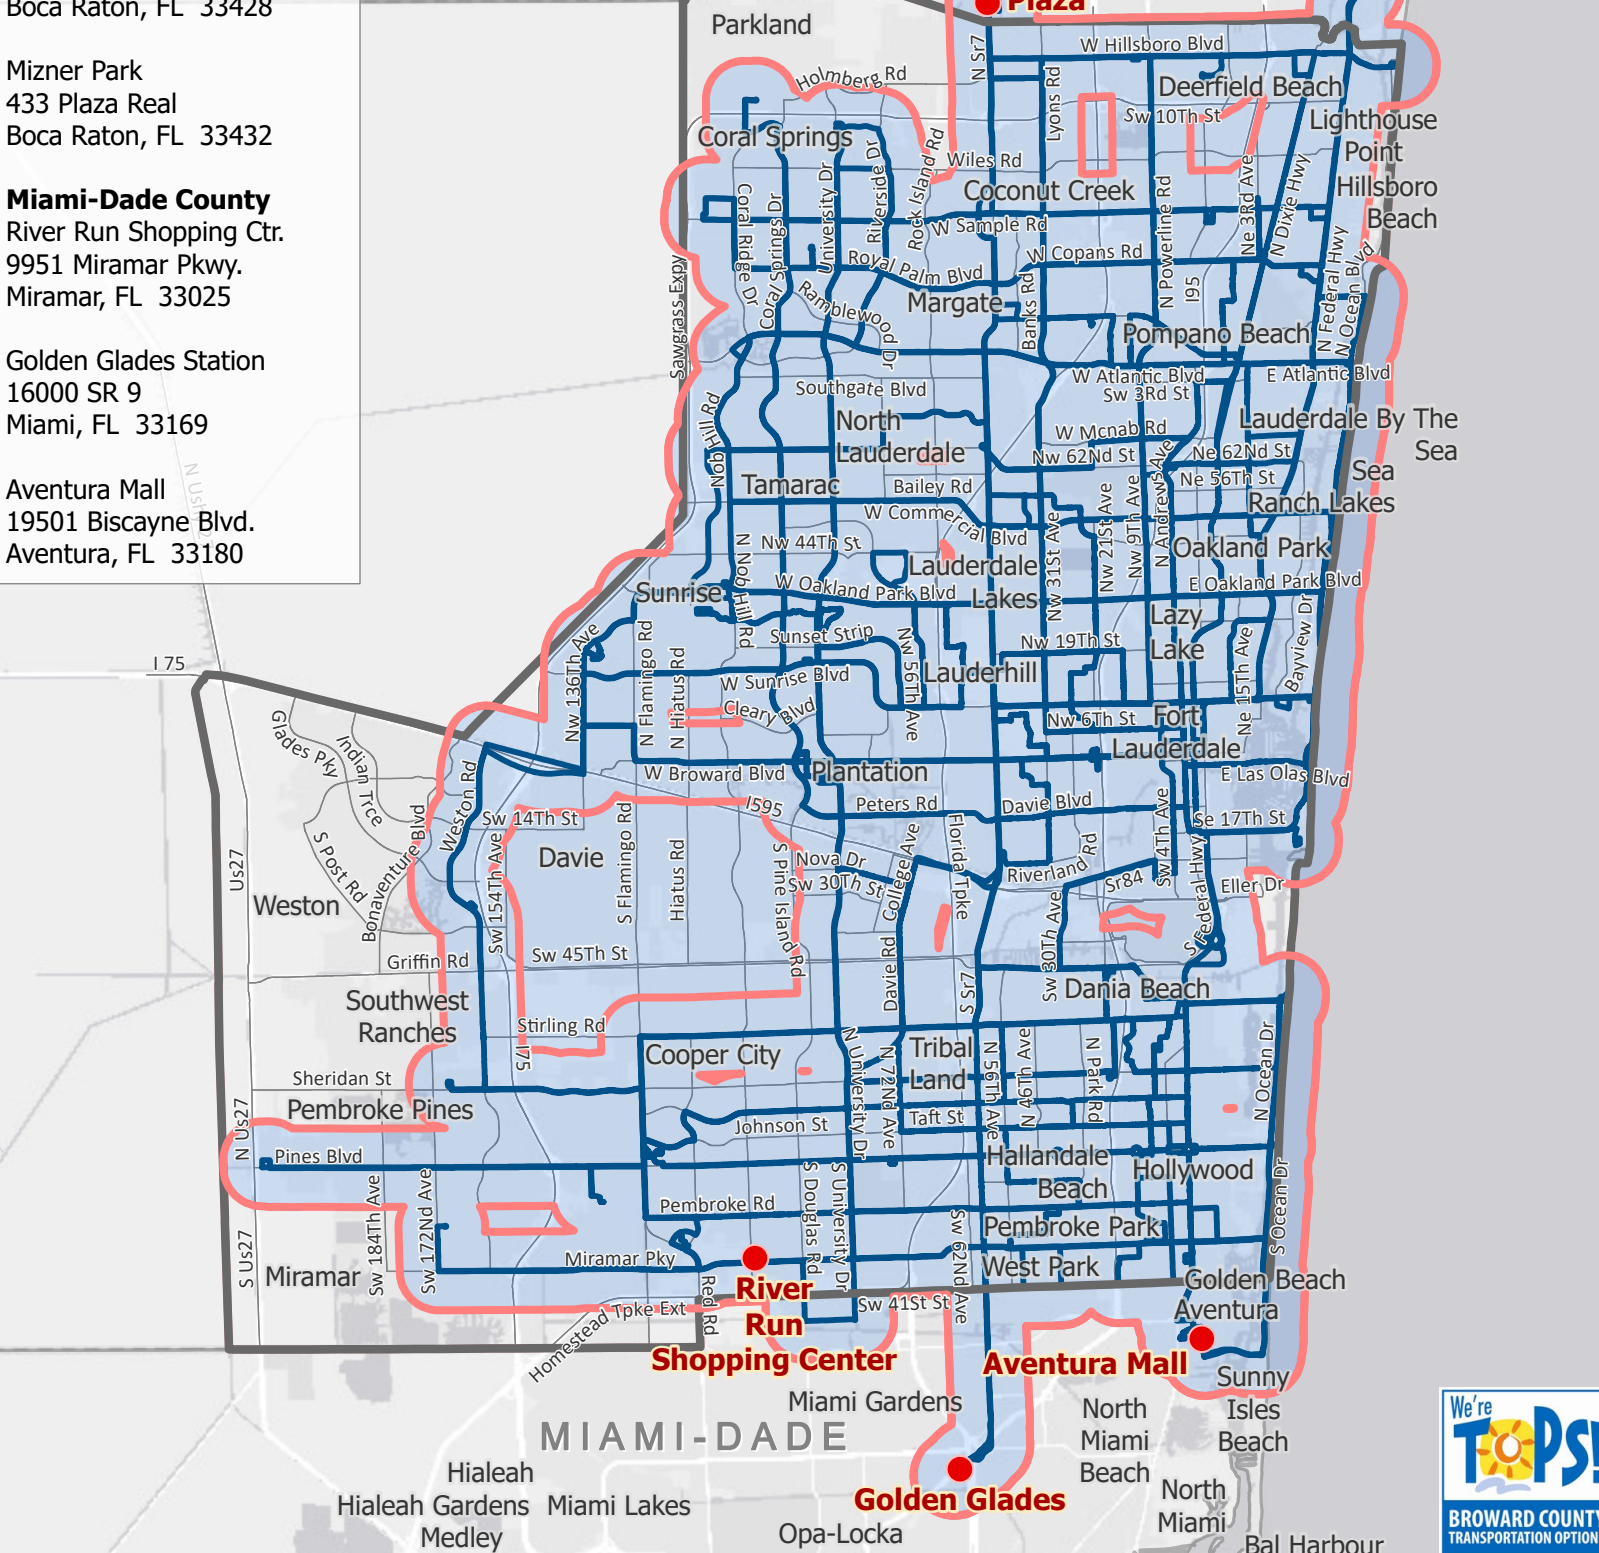

ADA Transfer Points

Palm Beach County

Sandalfoot Plaza
22073 Sandalfoot Plaza Dr.
Boca Raton, FL 33428

Mizner Park
433 Plaza Real
Boca Raton, FL 33432

Miami-Dade County
River Run Shopping Ctr.
9951 Miramar Pkwy.
Miramar, FL 33025

Golden Glades Station
16000 SR 9
Miami, FL 33169

Aventura Mall
19501 Biscayne Blvd.
Aventura, FL 33180

PALM BEACH

FAU
CAMPUS

Boca Raton

Sandalfoot
Plaza

Mizner Park

Paratransit Service Area

- ADA Transfer Point
- 3/4 Mile Fixed Route Buffer
- Bus Routes
- Paratransit Service Area

Disclaimer
This map is for conceptual purposes only and should not be used for legal boundary determination.

Created By: BCT Service and Strategic Planning Division
Date: 7/26/2023