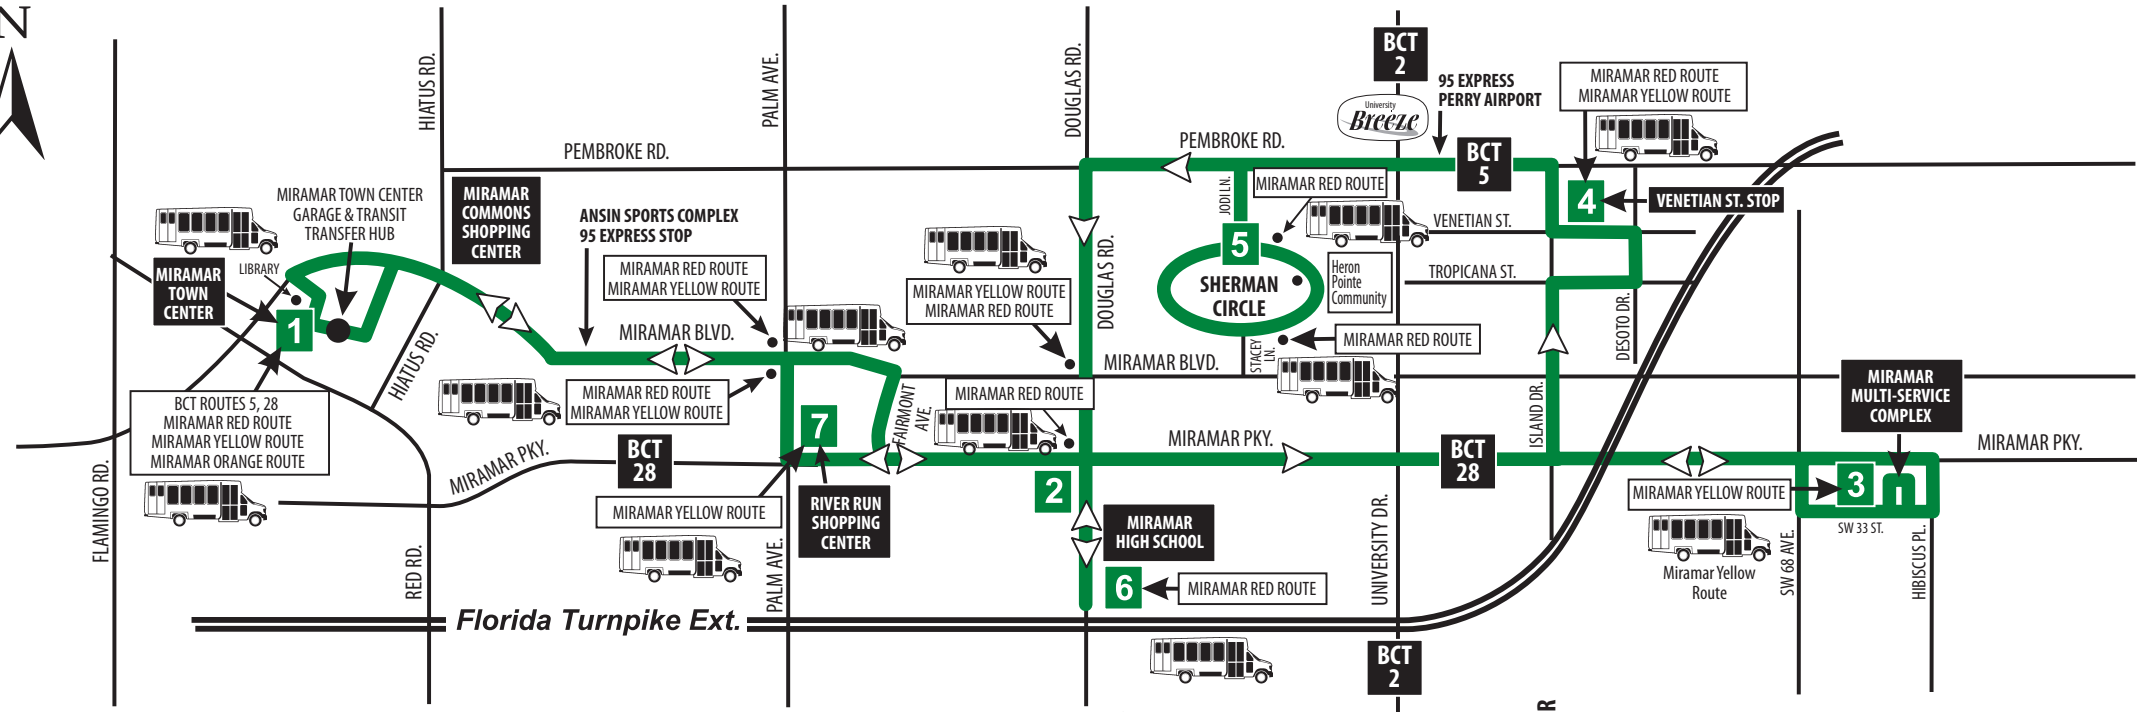

BCT Route 704

Updated April 2023

MIRAMAR TOWN CENTER	MIRAMAR PKWY & DOUGLAS RD	MIRAMAR MULTI-SERVICE COMPLEX	SENIOR CENTER VENITIAN ST / ISLAND DR	SHERMAN CIR & JODI LANE	MIRAMAR HIGH DOUGLAS RD & FOXCROFT RD	MIRAMAR PKY RIVER RUN SHOPPING CTR	MIRAMAR TOWN CENTER
1	2	3	4	5	6	7	1
6:30a	6:49a	7:07a	7:14a	7:24a	7:33a	7:39a	7:46a
7:50a	8:09a	8:27a	8:34a	8:44a	8:53a	8:59a	9:05a
9:10a	9:20a	9:30a	9:40a	9:50a	9:58a	10:04a	10:10a
12:25p	12:35p	12:45p	12:55p	1:05p	1:13p	1:19p	1:25p
3:55p	4:10p	4:25p	4:35p	4:50p	4:58p	5:04p	5:10p