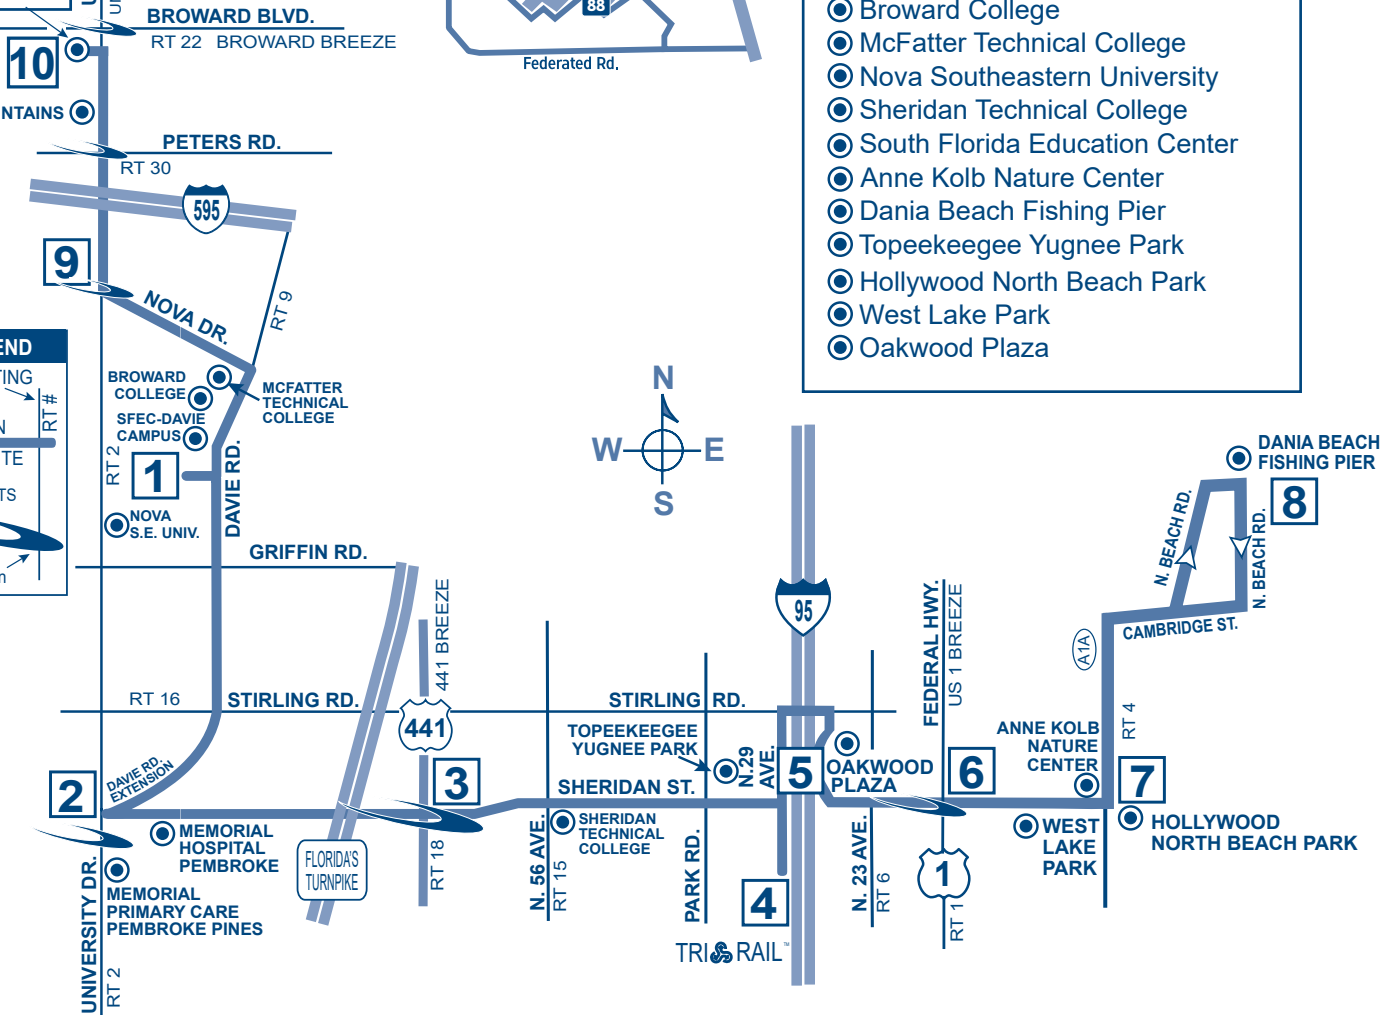

ROUTE 12 ALL WEEK SCHEDULE

BC Central Campus and Broward Mall to
Dania Beach Fishing Pier via Sheridan Street

Effective 1/21/24

Safety Is Our Number One Priority

Mobile
Ticketing App

Now Your **Phone** Is Your
Ticket to ride BCT!
Download the App today.

NUMBERS IN BOXES REFER TO TIME POINTS ON MAP
Times with the letter "G" indicate bus returns to garage.

ROUTE 12

BC Central Campus and Broward Mall to Dania Beach Fishing Pier via Sheridan Street

BROWARD MALL
RT 12 RT 22 RT 88
COMMUNITY SHUTTLE
DAVIE

- POINTS OF INTEREST**
- Broward Mall
 - The Fountains
 - Memorial Primary Care
 - Memorial Hospital Pembroke
 - Broward College
 - McFatter Technical College
 - Nova Southeastern University
 - Sheridan Technical College
 - South Florida Education Center
 - Anne Kolb Nature Center
 - Dania Beach Fishing Pier
 - Topeekeegee Yugnee Park
 - Hollywood North Beach Park
 - West Lake Park
 - Oakwood Plaza

LEGEND

CONNECTING ROUTES → RT #

0 MAIN ROUTE

↑ TIMEPOINTS

The Breeze stop location

Due to COVID-19, some Breeze services may be suspended. Please contact BCT Customer Service or visit our website for the latest service updates.