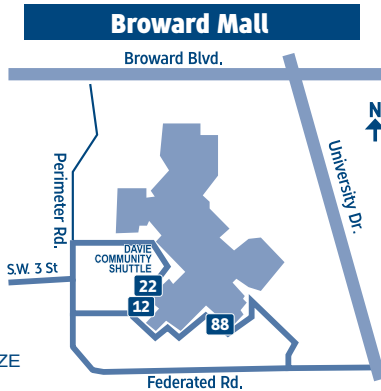

WESTBOUND - To BC Central Campus

DANIA BEACH	SHERIDAN ST & US 1	OAKWOOD PLZ- STIRLING MCDONALD	SHERIDAN ST TRI-RAIL PARK & RIDE STATION	SHERIDAN ST & US 441	SHERIDAN ST & UNIVERSITY DR	BC CENTRAL CAMPUS	NOVA DR & UNIVERSITY DR	BROWARD MALL	BC CENTRAL CAMPUS
8	6	5	4	3	2	1	9	10	1
6:43a	6:53a	7:01a	7:12a	7:24a	7:29a	7:41a	7:47a	7:56a	8:12a
7:25a	7:35a	7:43a	7:54a	8:06a	8:12a	8:27a	8:34a	8:46a	9:02a
8:11a	8:23a	8:32a	8:43a	8:54a	9:00a	9:15a	9:22a	9:34a	9:50a
8:57a	9:09a	9:18a	9:29a	9:40a	9:46a	10:01a	10:08a	10:20a	10:36a
9:43a	9:55a	10:04a	10:15a	10:26a	10:32a	10:47a	10:54a	11:06a	11:22a
10:30a	10:42a	10:51a	11:02a	11:13a	11:19a	11:34a	11:41a	11:53a	12:09p
11:18a	11:30a	11:39a	11:50a	12:01p	12:06p	12:24p	12:31p	12:43p	12:59p
12:06p	12:18p	12:27p	12:40p	12:51p	12:56p	1:14p	1:21p	1:33p	1:49p
12:54p	1:06p	1:15p	1:28p	1:39p	1:44p	2:02p	2:09p	2:21p	2:37p
1:42p	1:54p	2:03p	2:16p	2:27p	2:32p	2:50p	2:57p	3:09p	3:25p
3:15p	3:27p	2:51p	3:04p	3:15p	3:20p	3:38p	3:45p	3:57p	4:13p
3:18p	3:30p	3:39p	3:52p	4:04p	4:11p	4:28p	4:35p	4:45p	5:01p
4:05p	4:17p	4:26p	4:39p	4:52p	4:59p	5:16p	5:23p	5:33p	5:49p
4:53p	5:05p	5:14p	5:27p	5:40p	5:47p	6:04p	6:11p	6:21p	6:37p
5:41p	5:53p	6:02p	6:15p	6:28p	6:35p	6:52p	6:59p	7:08p	7:20p
6:30p	6:42p	6:51p	7:03p	7:14p	7:20p	7:35p	7:41p	7:50p	8:02p
7:15p	7:27p	7:35p	7:46p	7:57p	8:03p	8:18p	8:24p	8:33p	8:45p
8:00p	8:12p	8:20p	8:31p	8:42p	8:48p	9:03p	9:09p	9:18p	9:30p
8:45p	8:57p	9:05p	9:16p	9:27p	9:33p	9:48p	9:54p	10:03p	10:15p G

NUMBERS IN BOXES REFER TO TIME POINTS ON MAP
Times with the letter "G" indicate bus returns to garage.

ROUTE 12

BC Central Campus and Broward Mall to Dania Beach Fishing Pier via Sheridan Street

BROWARD MALL
RT 12 RT 22 RT 88
COMMUNITY SHUTTLE
DAVIE