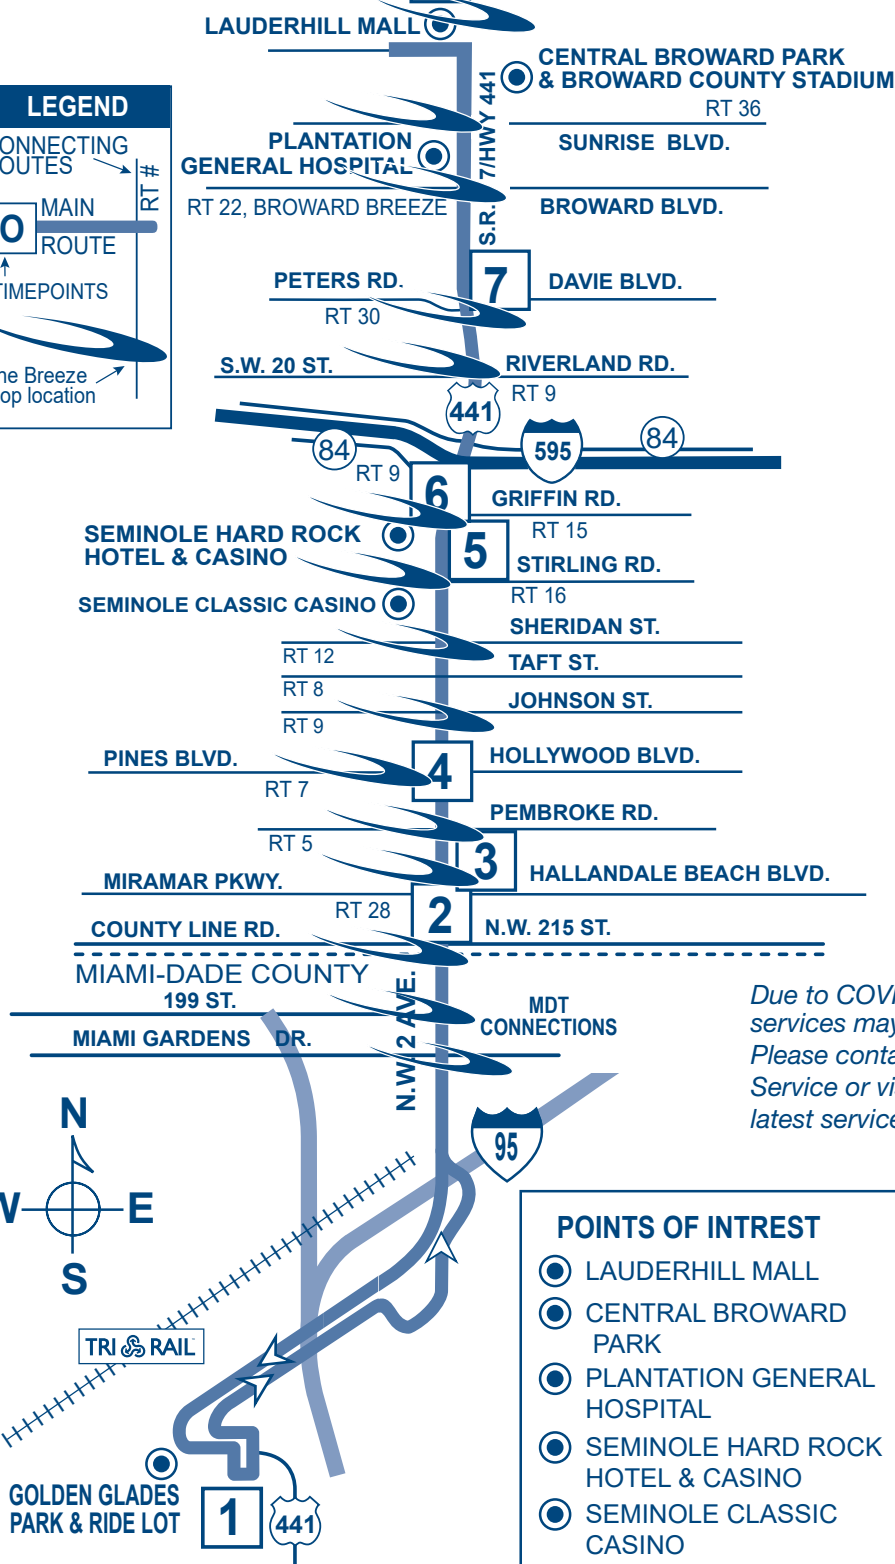

SOUTHBOUND

To Golden Glades Park and Ride

LAUDERHILL TRANSIT CENTER	HARD ROCK CASINO SW 54CT/LUCKY ST	HOLLYWOOD BLVD & US 441	NW 215 ST & US 441	GOLDEN GLADES INTERCHANGE
8	6	4	2	1
6:45a	7:05a	7:17a	7:27a	7:40a
7:15a	7:35a	7:47a	7:57a	8:10a
7:45a	8:05a	8:17a	8:27a	8:40a
8:20a	8:40a	8:52a	9:02a	9:15a
8:55a	9:15a	9:27a	9:37a	9:50a
9:26a	9:46a	9:58a	10:08a	10:22a
9:57a	10:18a	10:33a	10:44a	10:58a
10:25a	10:48a	11:03a	11:14a	11:28a
10:55a	11:18a	11:33a	11:44a	11:58a
11:25a	11:48a	12:03p	12:14p	12:28p
11:55a	12:18p	12:33p	12:44p	12:58p
12:25p	12:48p	1:03p	1:14p	1:29p
12:55p	1:18p	1:33p	1:45p	2:00p
1:25p	1:48p	2:03p	2:15p	2:30p
1:55p	2:18p	2:33p	2:45p	3:00p
2:25p	2:48p	3:03p	3:15p	3:30p
2:55p	3:18p	3:33p	3:45p	4:00p
3:26p	3:49p	4:04p	4:16p	4:31p
3:56p	4:19p	4:34p	4:46p	5:01p
4:26p	4:49p	5:04p	5:16p	5:31p
4:56p	5:19p	5:34p	5:46p	6:01p
5:26p	5:49p	6:04p	6:16p	6:31p
5:52p	6:15p	6:30p	6:42p	6:57p
6:21p	6:44p	6:59p	7:11p	7:25p
6:51p	7:14p	7:27p	7:39p	7:52p
7:21p	7:40p	7:53p	8:05p	8:18p
7:51p	8:10p	8:23p	8:35p	8:48p
8:20p	8:39p	8:52p	9:04p	9:17p
8:49p	9:08p	9:21p	9:30p	9:42pG
9:14p	9:31p	9:43p	9:52p	10:04p
9:45p	10:02p	10:14p	10:23p	10:35p
10:16p	10:33p	10:45p	10:54p	11:06p
10:46p	11:03p	11:15p	11:24p	11:36pG
11:16p	11:33p	11:45p	11:54p	12:06aG

**LAUDERHILL
TRANSIT CENTER**
RT 18 RT 19
RT 36 RT 40 RT 81

COMMUNITY SHUTTLE
LAUDERHILL
LAUDERDALE LAKES

ROUTE 18

Lauderhill Transit Center
- Golden Glades Park and Ride

LEGEND

CONNECTING ROUTES → RT #

○ MAIN ROUTE

↑ TIMEPOINTS

The Breeze stop location

Due to COVID-19, some Breeze services may be suspended. Please contact BCT Customer Service or visit our website for the latest service updates.

POINTS OF INTREST

- LAUDERHILL MALL
- CENTRAL BROWARD PARK
- PLANTATION GENERAL HOSPITAL
- SEMINOLE HARD ROCK HOTEL & CASINO
- SEMINOLE CLASSIC CASINO
- GOLDEN GLADES PARK & RIDE