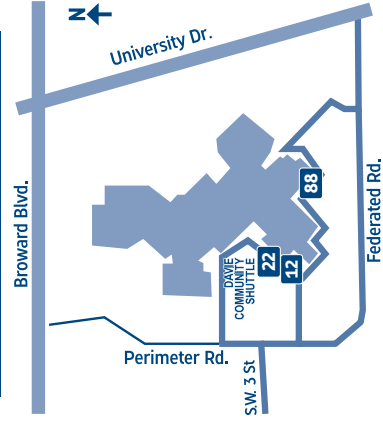

NUMBERS IN BOXES REFER TO TIME POINTS ON MAP Times with the letter "G" after them indicate bus returns to garage.

ROUTE 22 Weekdays

Sawgrass Mills Mall to Broward Central Terminal via Broward Boulevard

POINTS OF INTEREST

- Broward Mall
- Plantation Towne Square
- Sawgrass Mills Mall
- Plantation General Hospital
- HCA Florida Westside Hospital
- Broward Center for the Performing Arts
- Museum of Discovery & Science
- Riverwalk Historical District
- AMTRAK / Tri-Rail
- West Regional Courthouse
- Amerant Bank Arena

Broward Mall

LEGEND

CONNECTING ROUTES → #

MAIN ROUTE →

TIMEPOINTS →

The Breeze stop location →

Express

BROWARD CENTRAL TERMINAL