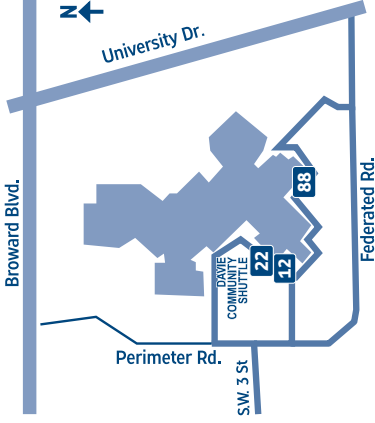

Broward Mall