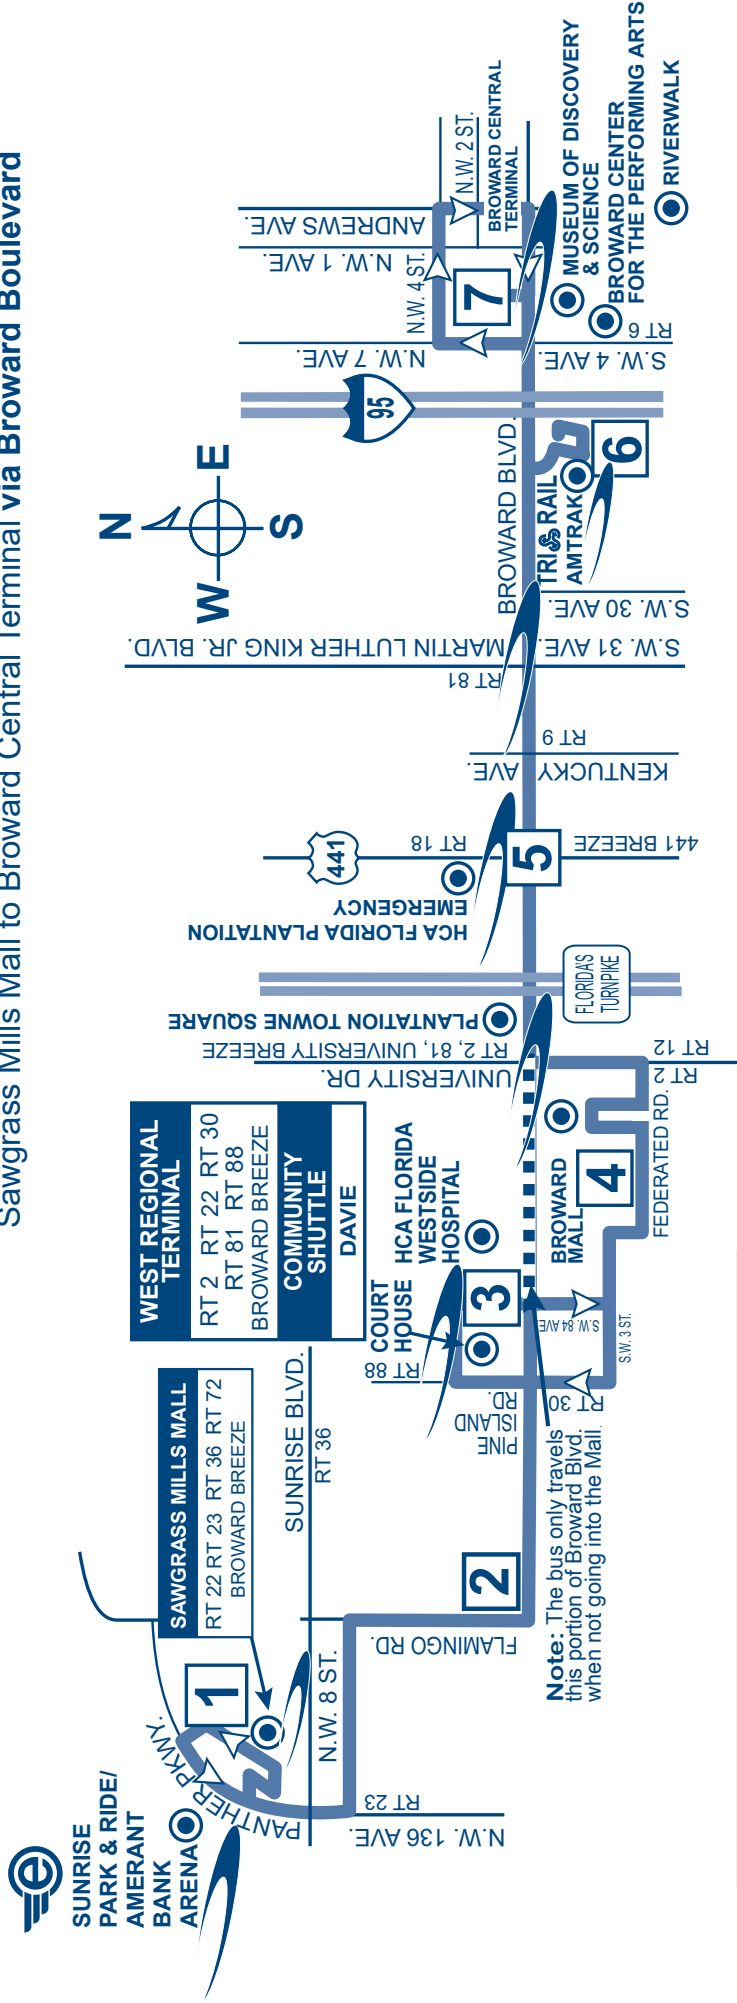

ROUTE 22 Weekdays

Sawgrass Mills Mall to Broward Central Terminal via Broward Boulevard

POINTS OF INTEREST

- Broward Mall
- Plantation Towne Square
- Sawgrass Mills Mall
- Plantation General Hospital
- HCA Florida Westside Hospital
- Broward Center for the Performing Arts
- Museum of Discovery & Science
- Riverwalk Historical District
- AMTRAK / Tri-Rail
- West Regional Courthouse
- Amerant Bank Arena