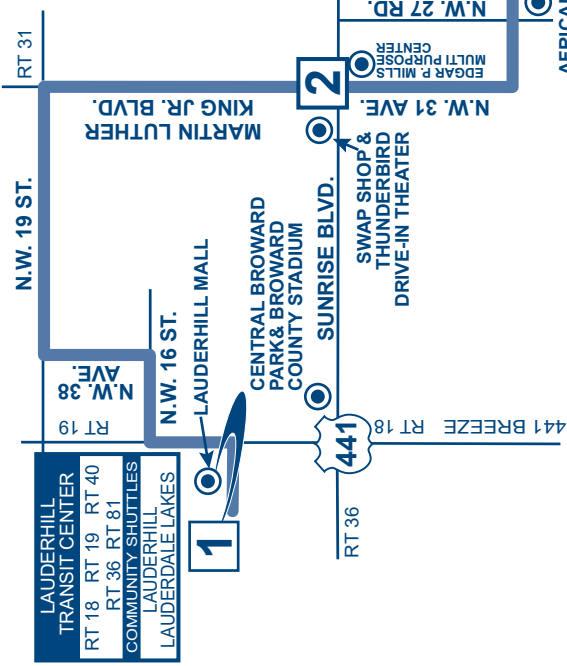

NUMBERS IN BOXES REFER TO TIME POINTS ON MAP
Times with the letter "G" indicate bus returns to garage.

ROUTE 40

Lauderhill Transit Center to
The Galleria at Fort Lauderdale
via Sistrunk Boulevard/17 Street Causeway/A1A

LEGEND

CONNECTING ROUTES

MAIN ROUTE

LIMITED SERVICE

TIMEPOINTS

The Breeze stop location

Customer Service

Monday - Friday.....7 am - 7:45 pm
Saturday, Sunday and Holidays.....8:30 am - 4:45 pm