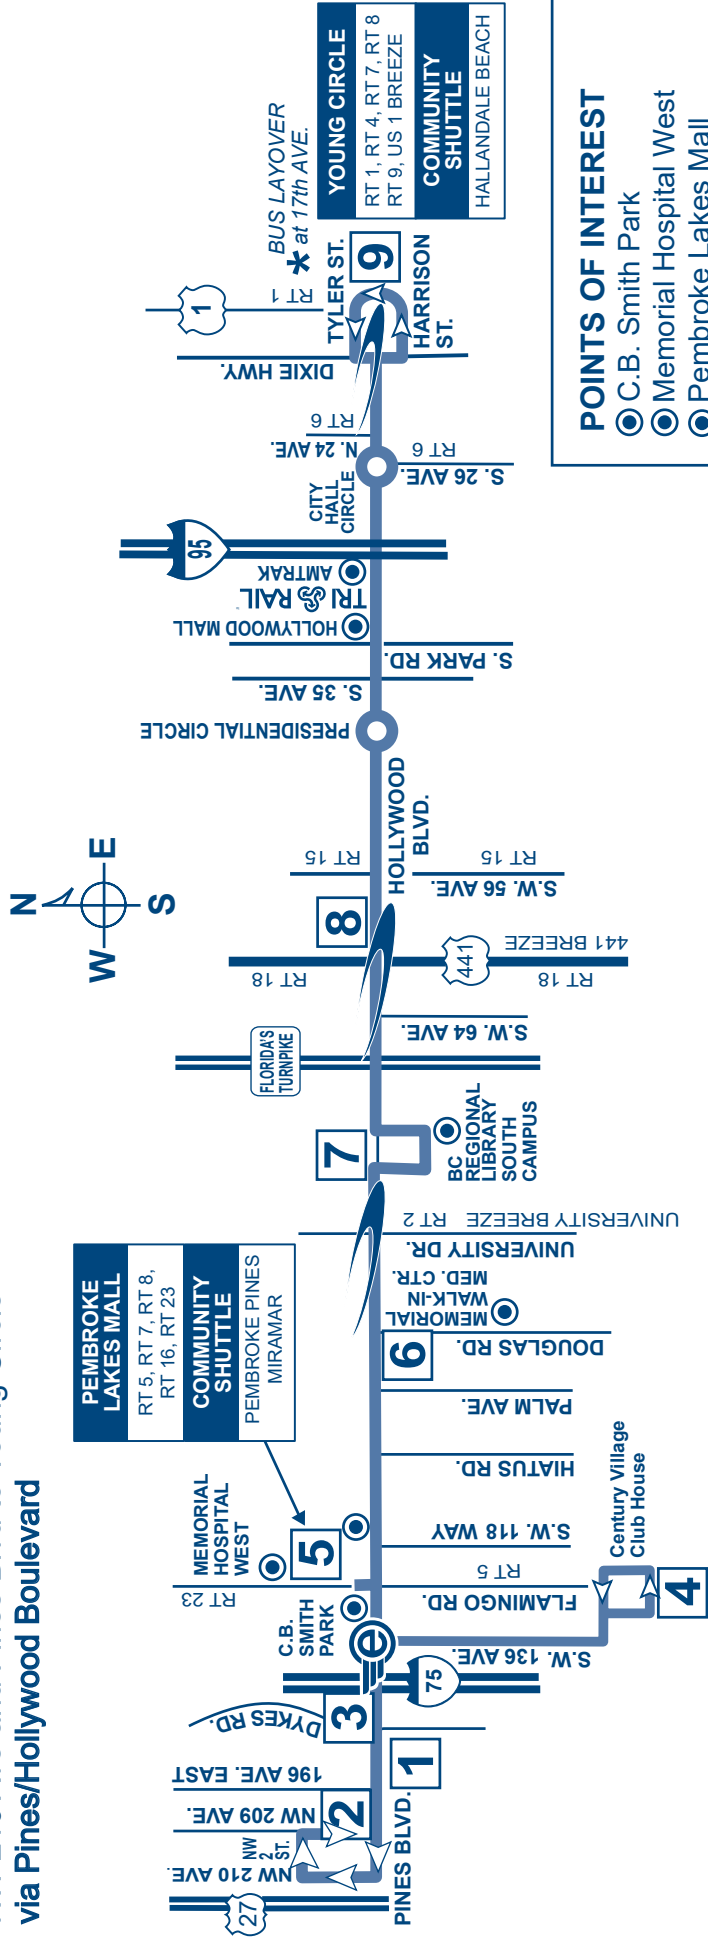

ROUTE 7

NW 210 Ave and Pines Blvd to Young Circle
via Pines/Hollywood Boulevard