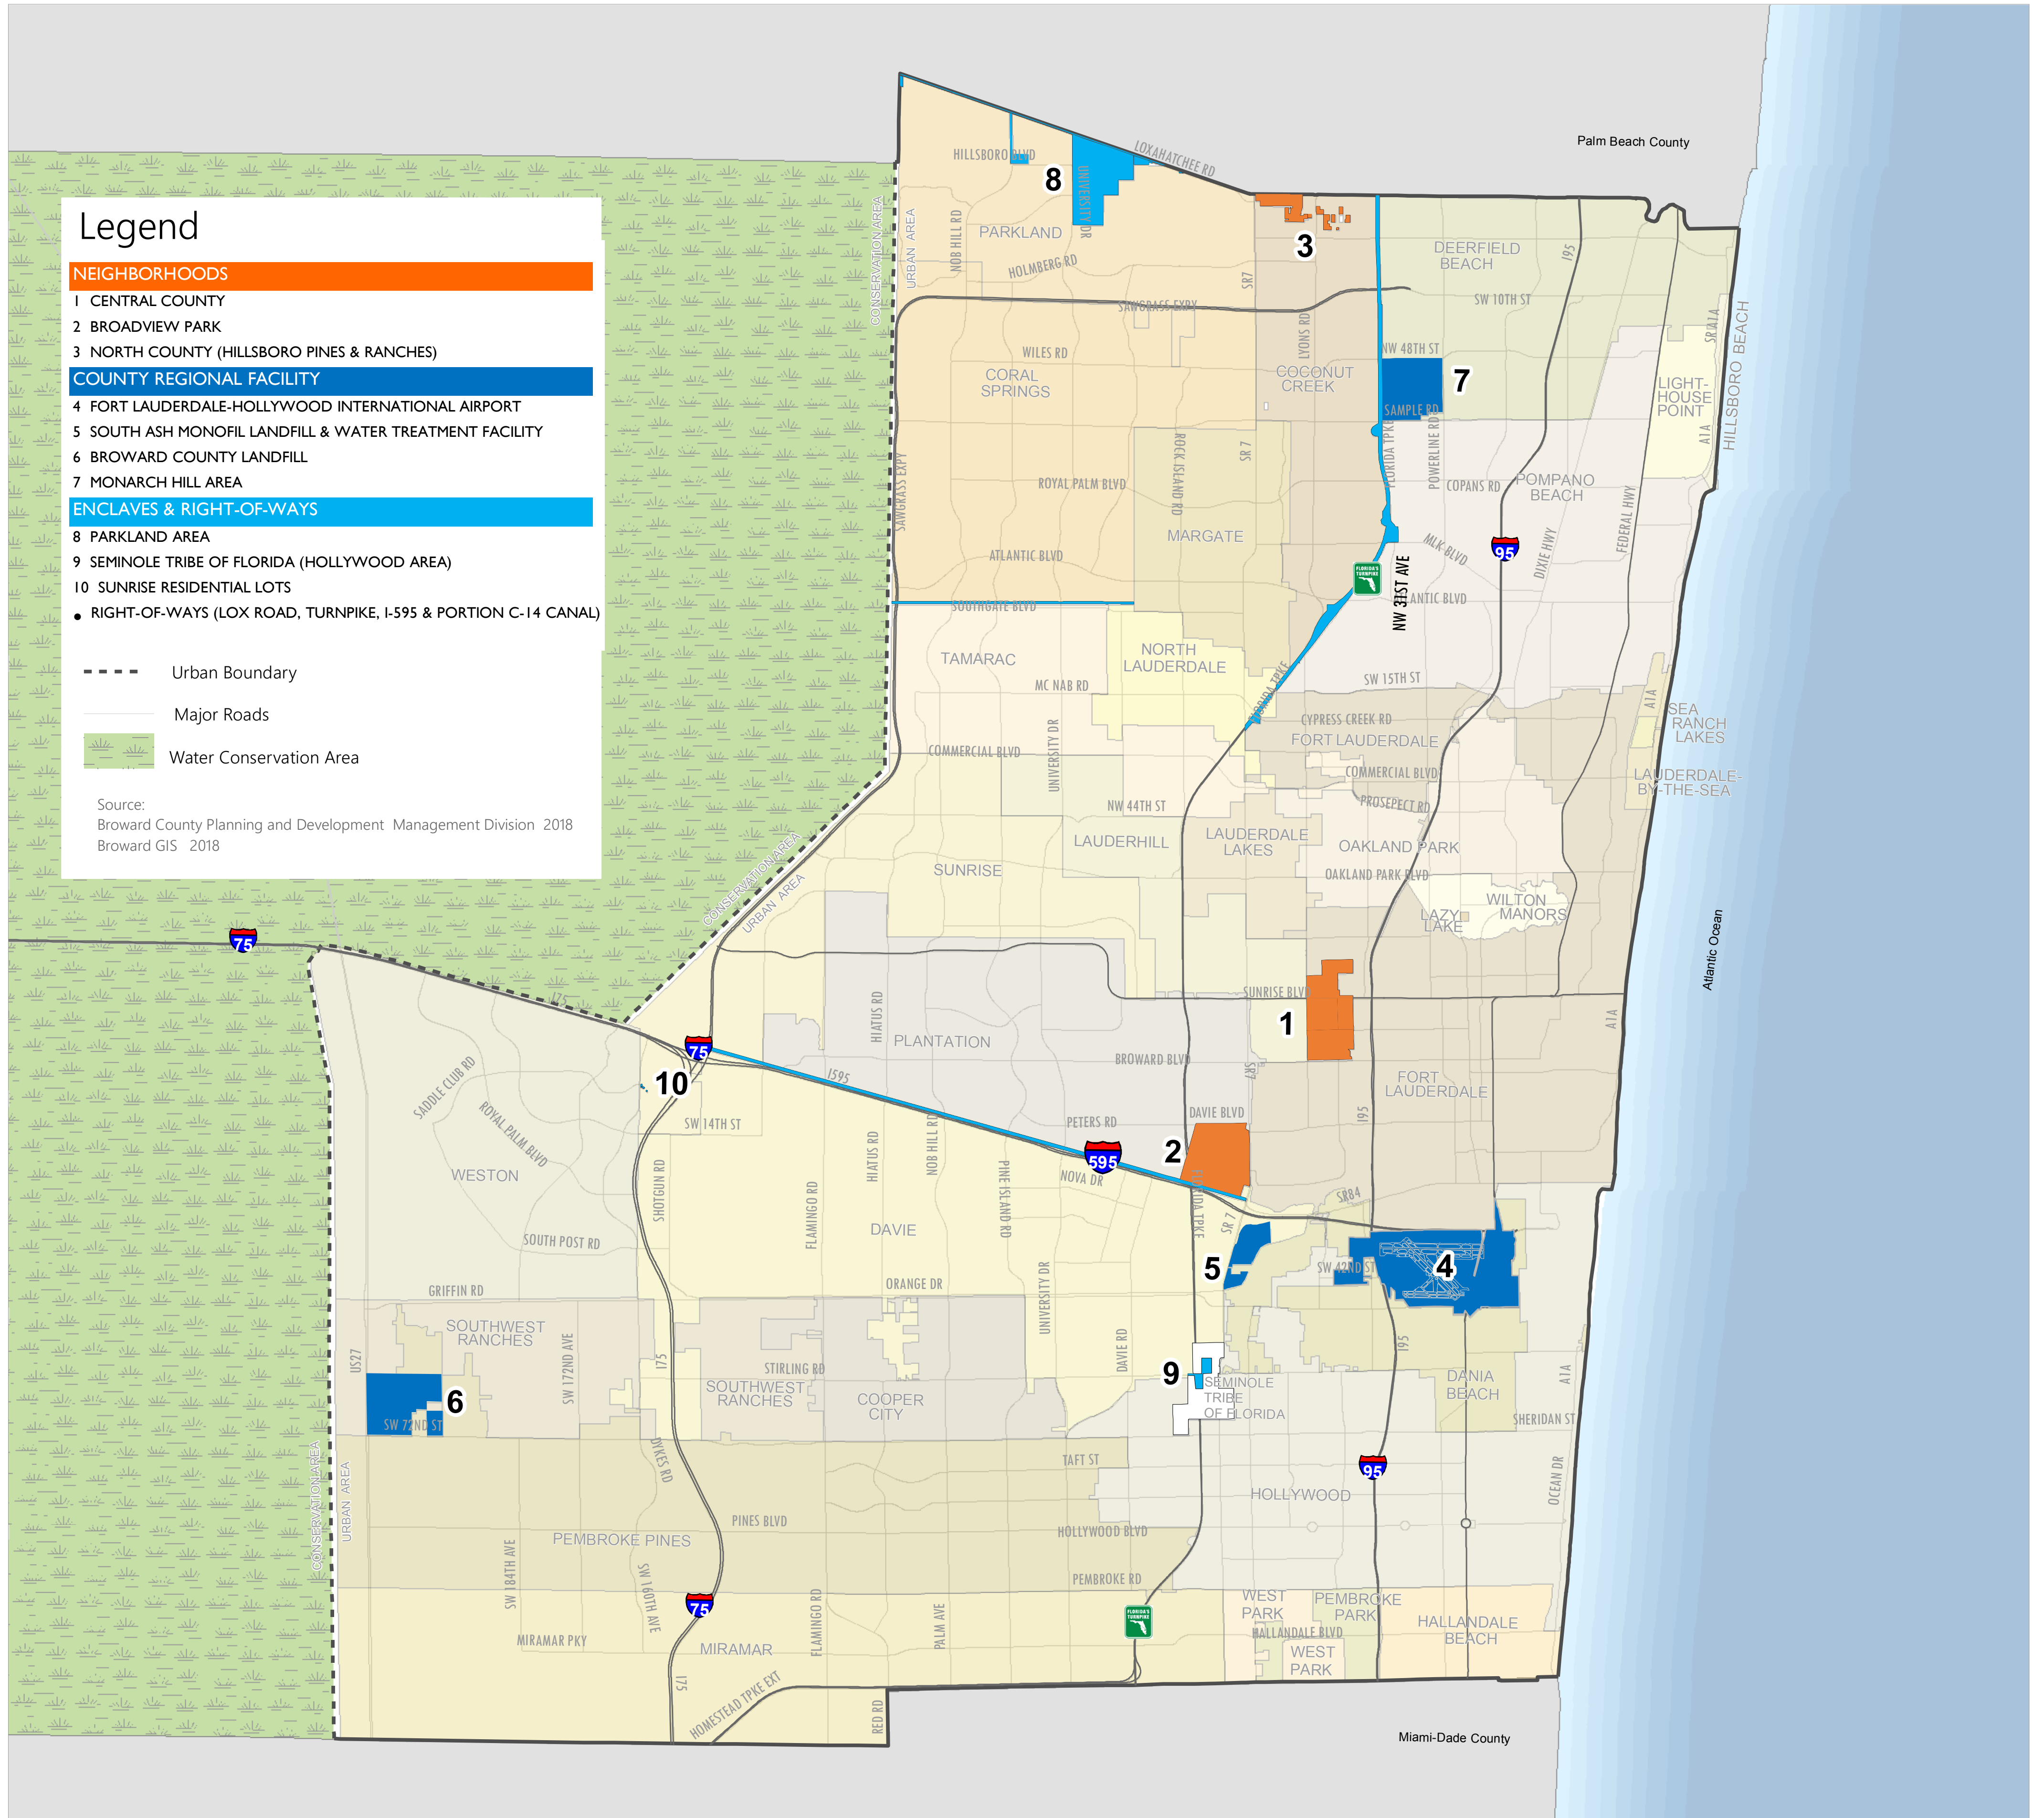

Legend

NEIGHBORHOODS

- 1 CENTRAL COUNTY
- 2 BROADVIEW PARK
- 3 NORTH COUNTY (HILLSBORO PINES & RANCHES)

COUNTY REGIONAL FACILITY

- 4 FORT LAUDERDALE-HOLLYWOOD INTERNATIONAL AIRPORT
- 5 SOUTH ASH MONOFIL LANDFILL & WATER TREATMENT FACILITY
- 6 BROWARD COUNTY LANDFILL
- 7 MONARCH HILL AREA

ENCLAVES & RIGHT-OF-WAYS

- 8 PARKLAND AREA
- 9 SEMINOLE TRIBE OF FLORIDA (HOLLYWOOD AREA)
- 10 SUNRISE RESIDENTIAL LOTS
- RIGHT-OF-WAYS (LOX ROAD, TURNPIKE, I-595 & PORTION C-14 CANAL)

- --- Urban Boundary
- Major Roads
- Water Conservation Area

Source:
Broward County Planning and Development Management Division 2018
Broward GIS 2018