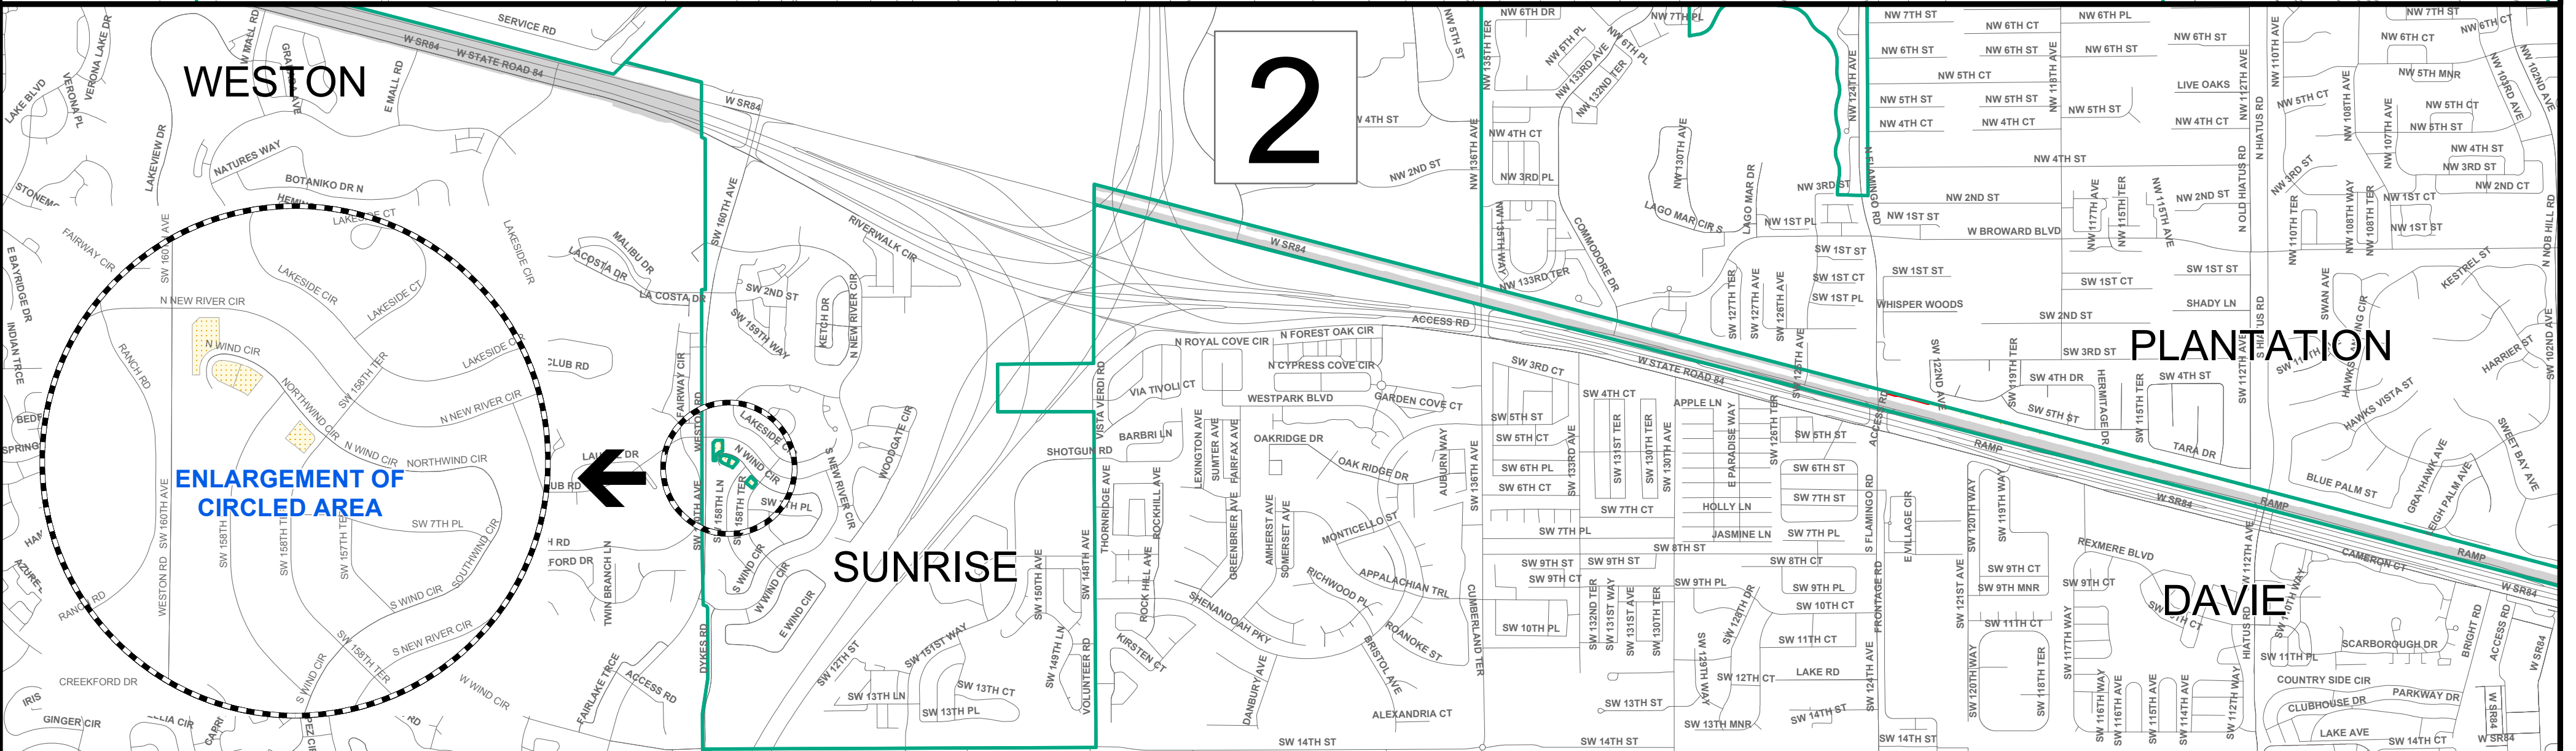

1

Map Sheet Focus

NORTH NEW RIVER CANAL R.O.W.
1 2 3

2

PLANATION

WESTON

SUNRISE

DAVIE

ENLARGEMENT OF CIRCLED AREA

3

PLANATION

DAVIE

Legend

- All 3 Map Sections
 - Transportation
 - Municipal Boundary
- Map 2 Only
 - Low (3) Residential

This map is for conceptual purposes only and is not intended for legal boundary determinations. Roadways within the Broward Municipal Services District (BMSD) boundaries depicted on this map are subject to the Trafficways requirements of the Broward County Trafficways Map.