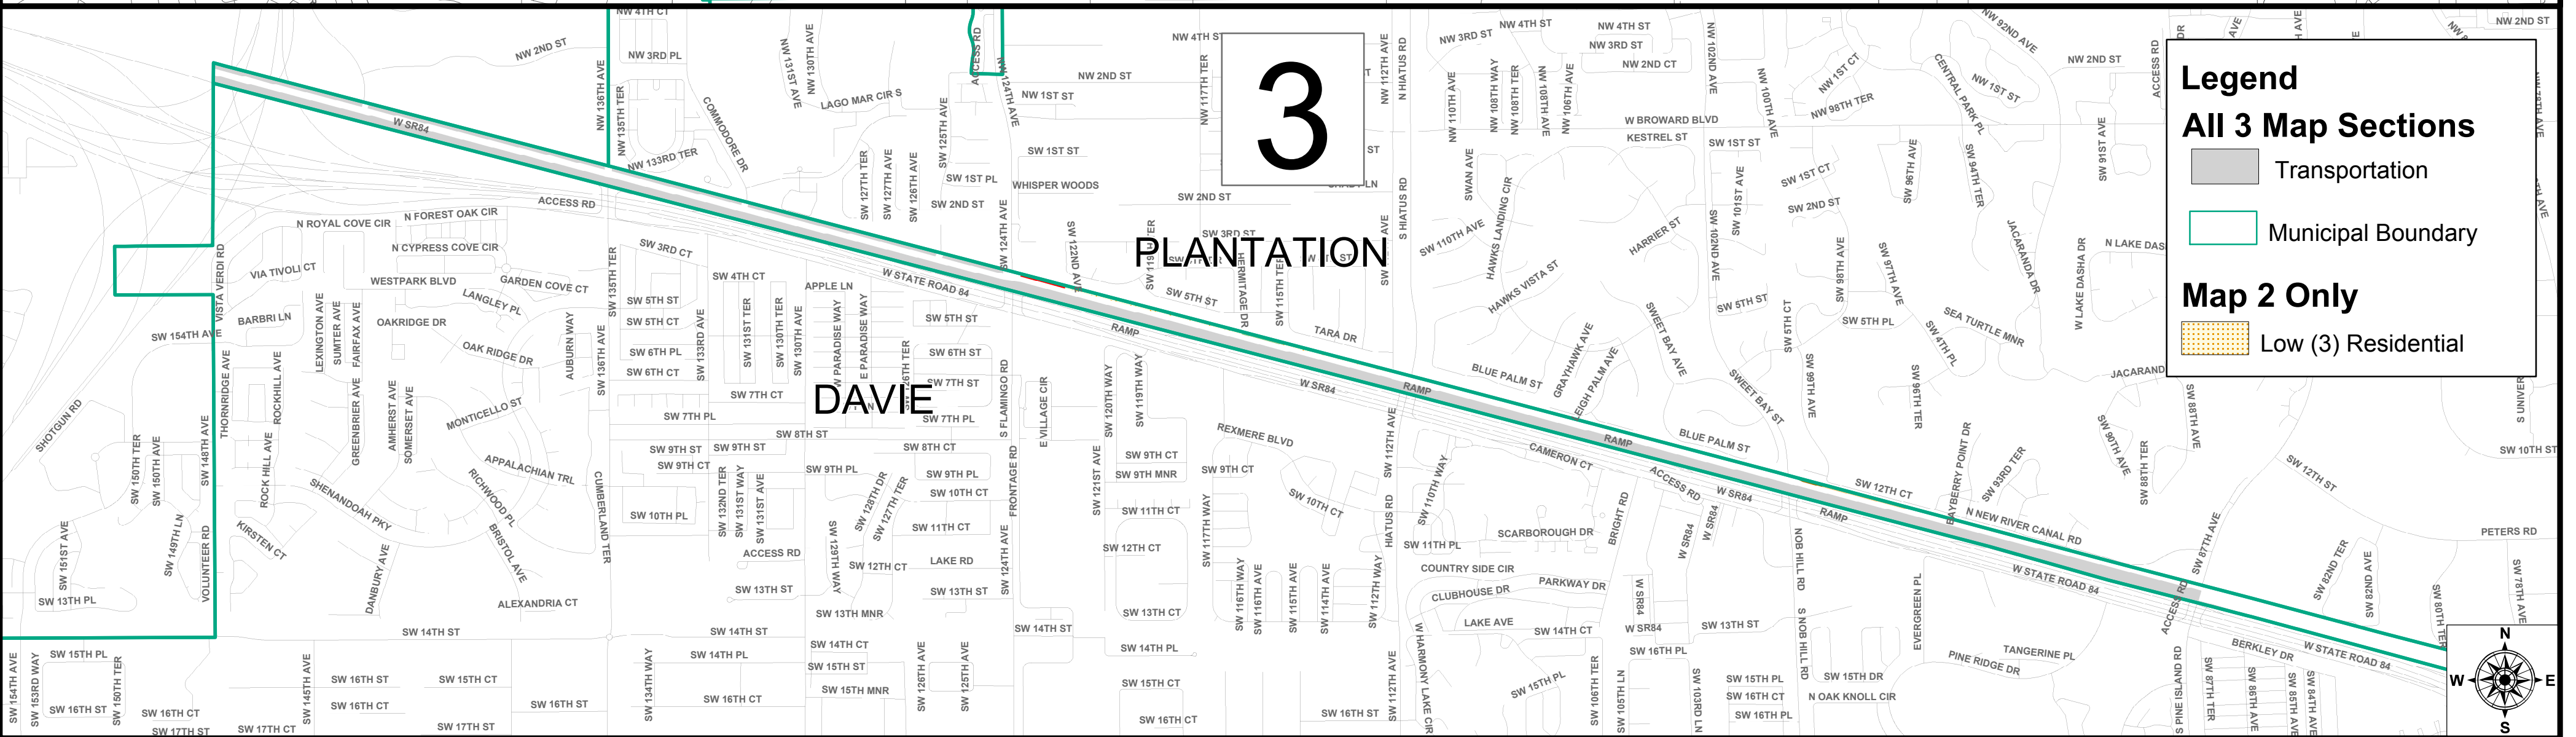

1

Map Sheet Focus

NORTH NEW RIVER CANAL R.O.W.
1 2 3

2

PLANATION

WESTON

SUNRISE

DAVIE

ENLARGEMENT OF CIRCLED AREA

3

PLANATION

DAVIE

Legend

- All 3 Map Sections
 - Transportation
 - Municipal Boundary
- Map 2 Only
 - Low (3) Residential

This map is for conceptual purposes only and is not intended for legal boundary determinations. Roadways within the Broward Municipal Services District (BMSD) boundaries depicted on this map are subject to the Trafficways requirements of the Broward County Trafficways Map.