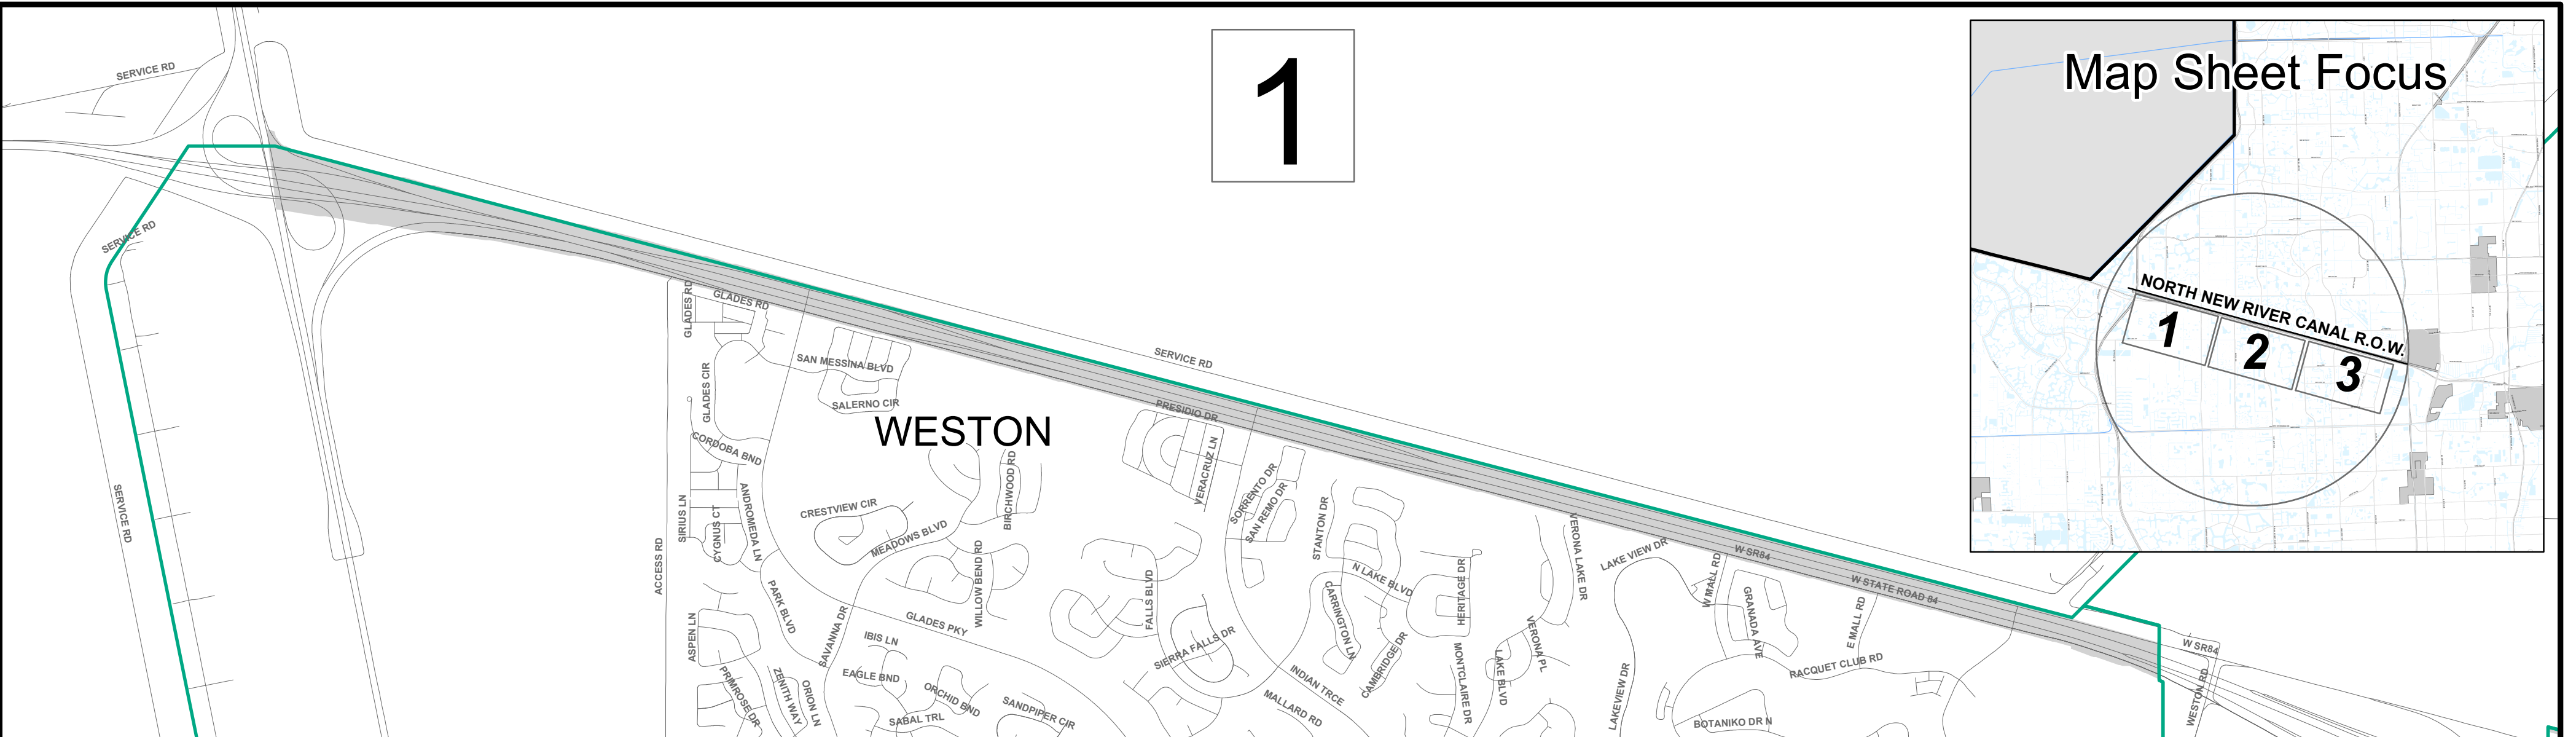

1

Map Sheet Focus

NORTH NEW RIVER CANAL R.O.W.
1 2 3

2

PLANATION

WESTON

SUNRISE

DAVIE

ENLARGEMENT OF CIRCLED AREA

3

PLANATION

DAVIE

Legend

- All 3 Map Sections
 - Transportation
 - Municipal Boundary
- Map 2 Only
 - Low (3) Residential

This map is for conceptual purposes only and is not intended for legal boundary determinations. Roadways within the Broward Municipal Services District (BMSD) boundaries depicted on this map are subject to the Trafficways requirements of the Broward County Trafficways Map.