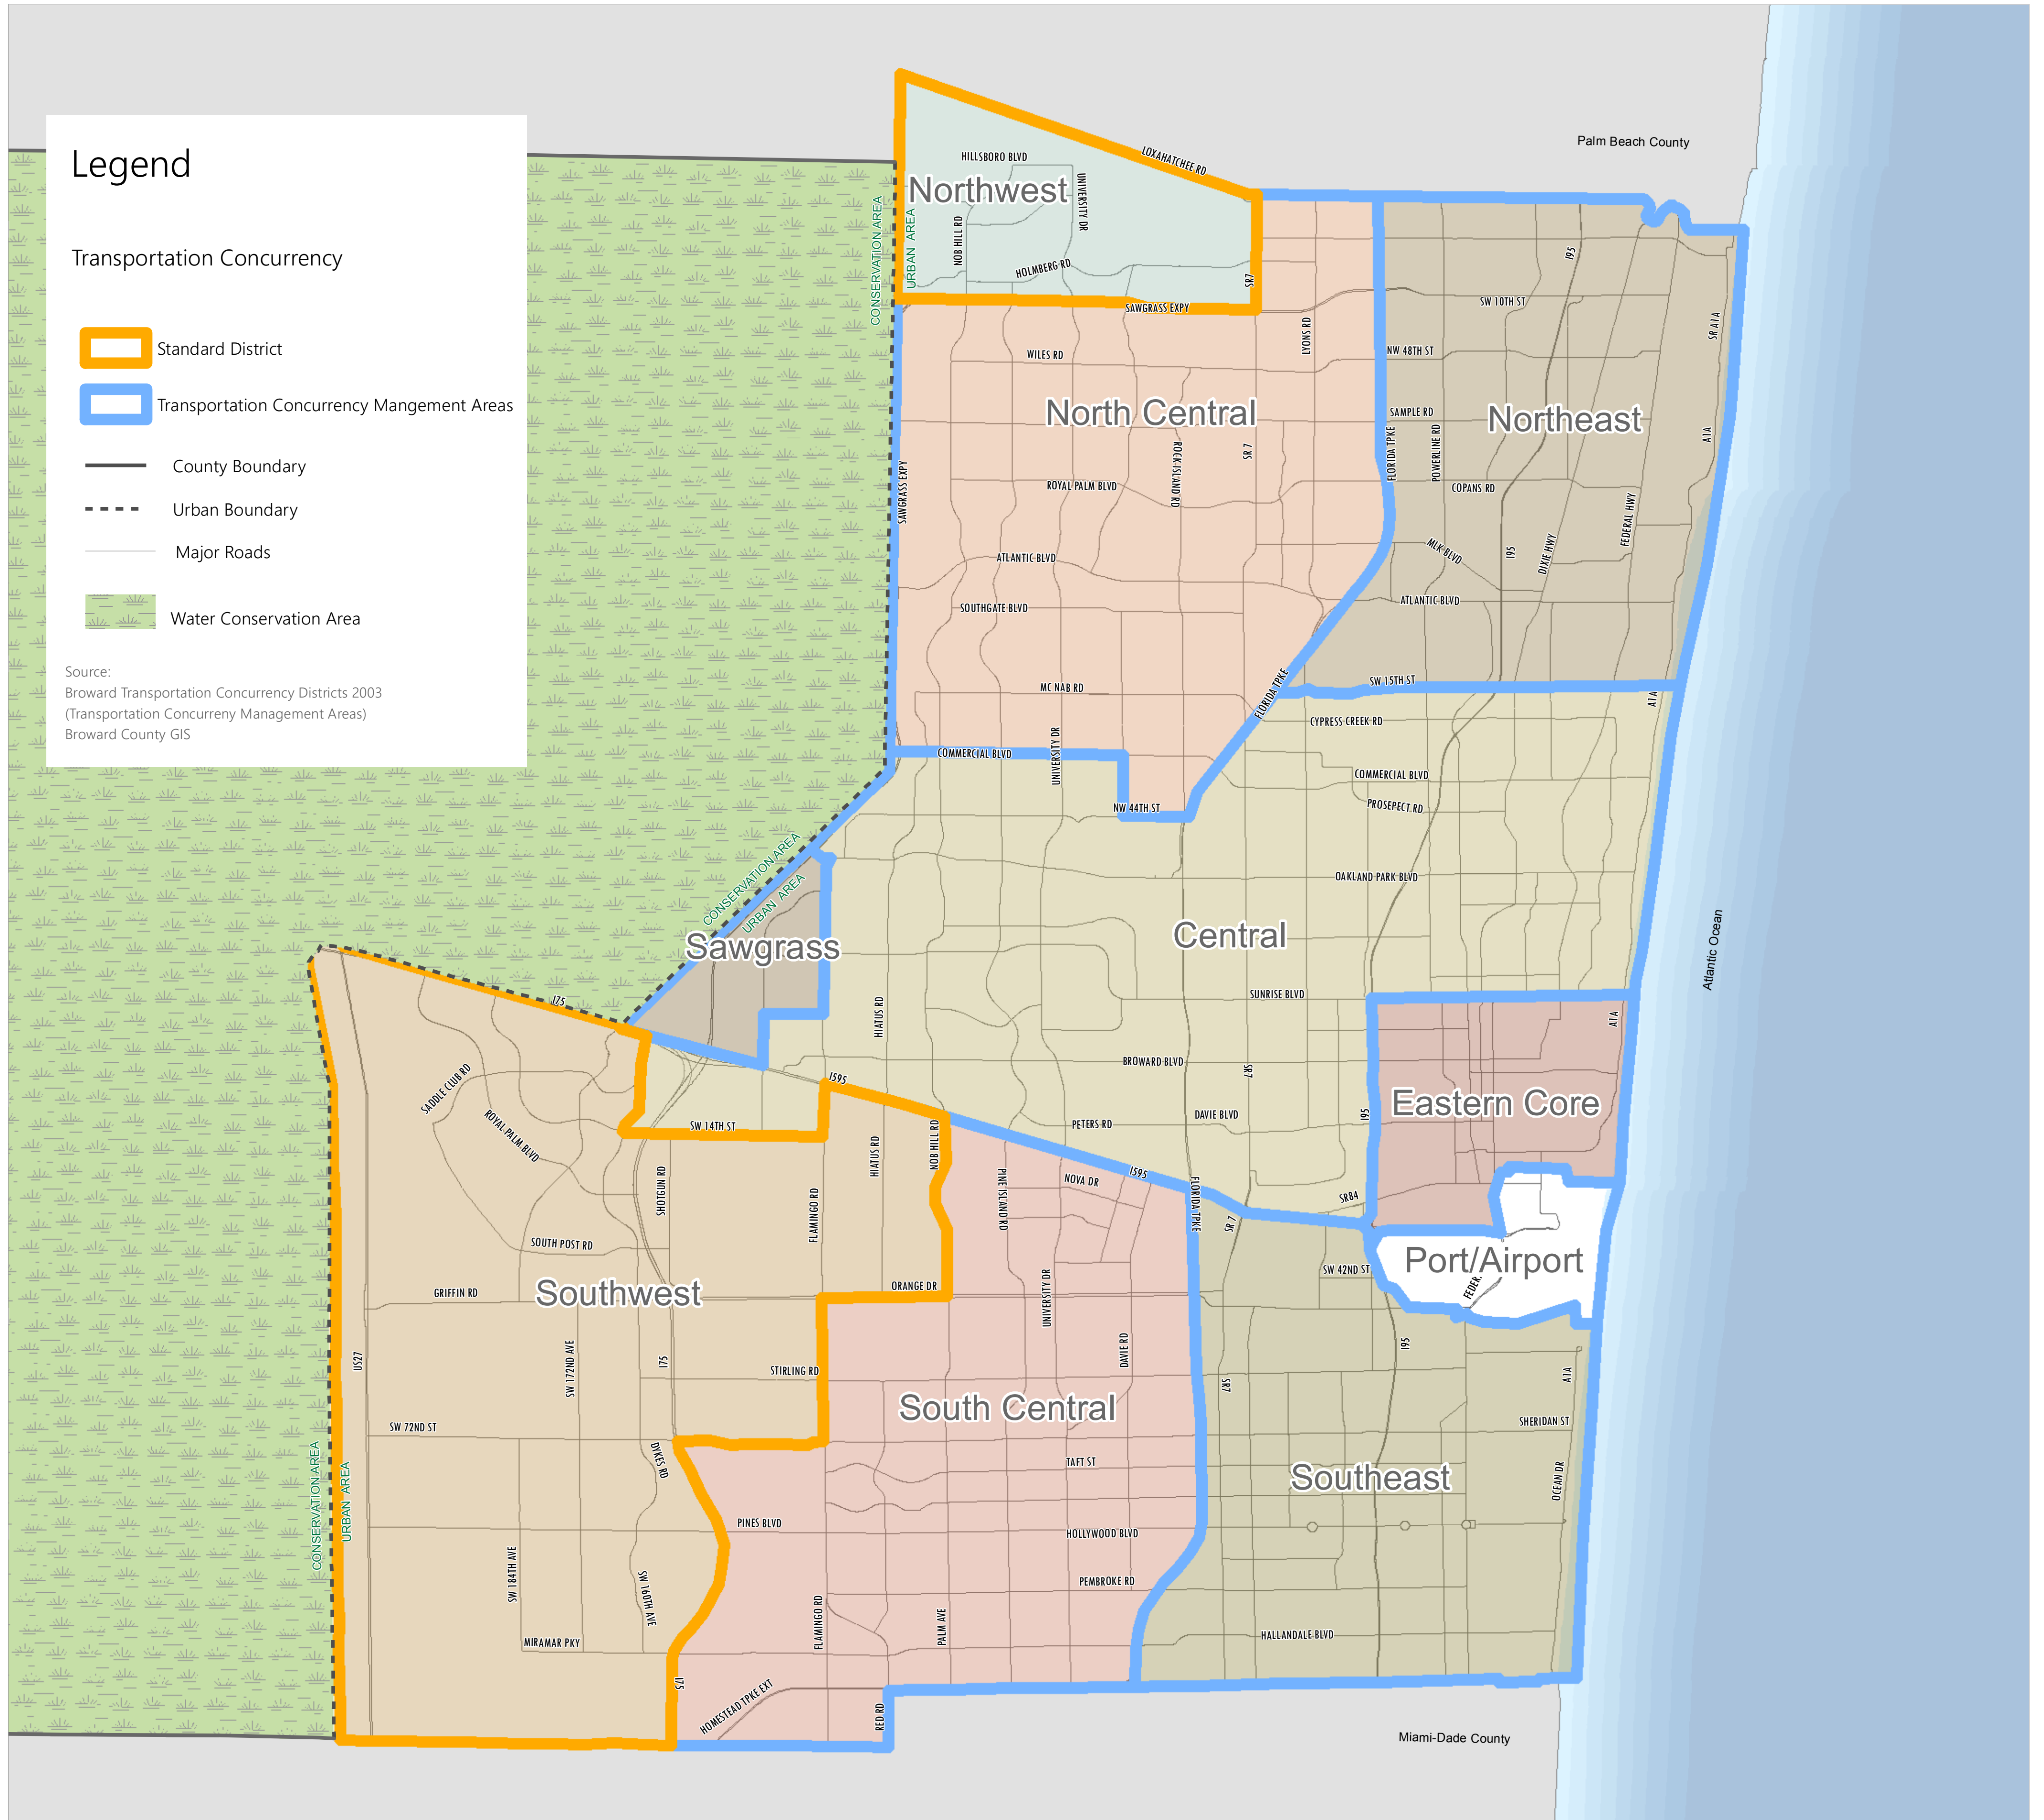

Legend

Transportation Concurrency

- Standard District
- Transportation Concurrency Management Areas
- County Boundary
- Urban Boundary
- Major Roads
- Water Conservation Area

Source:
Broward Transportation Concurrency Districts 2003
(Transportation Concurrency Management Areas)
Broward County GIS

This map is for conceptual purposes only and is not intended for legal boundary determinations.