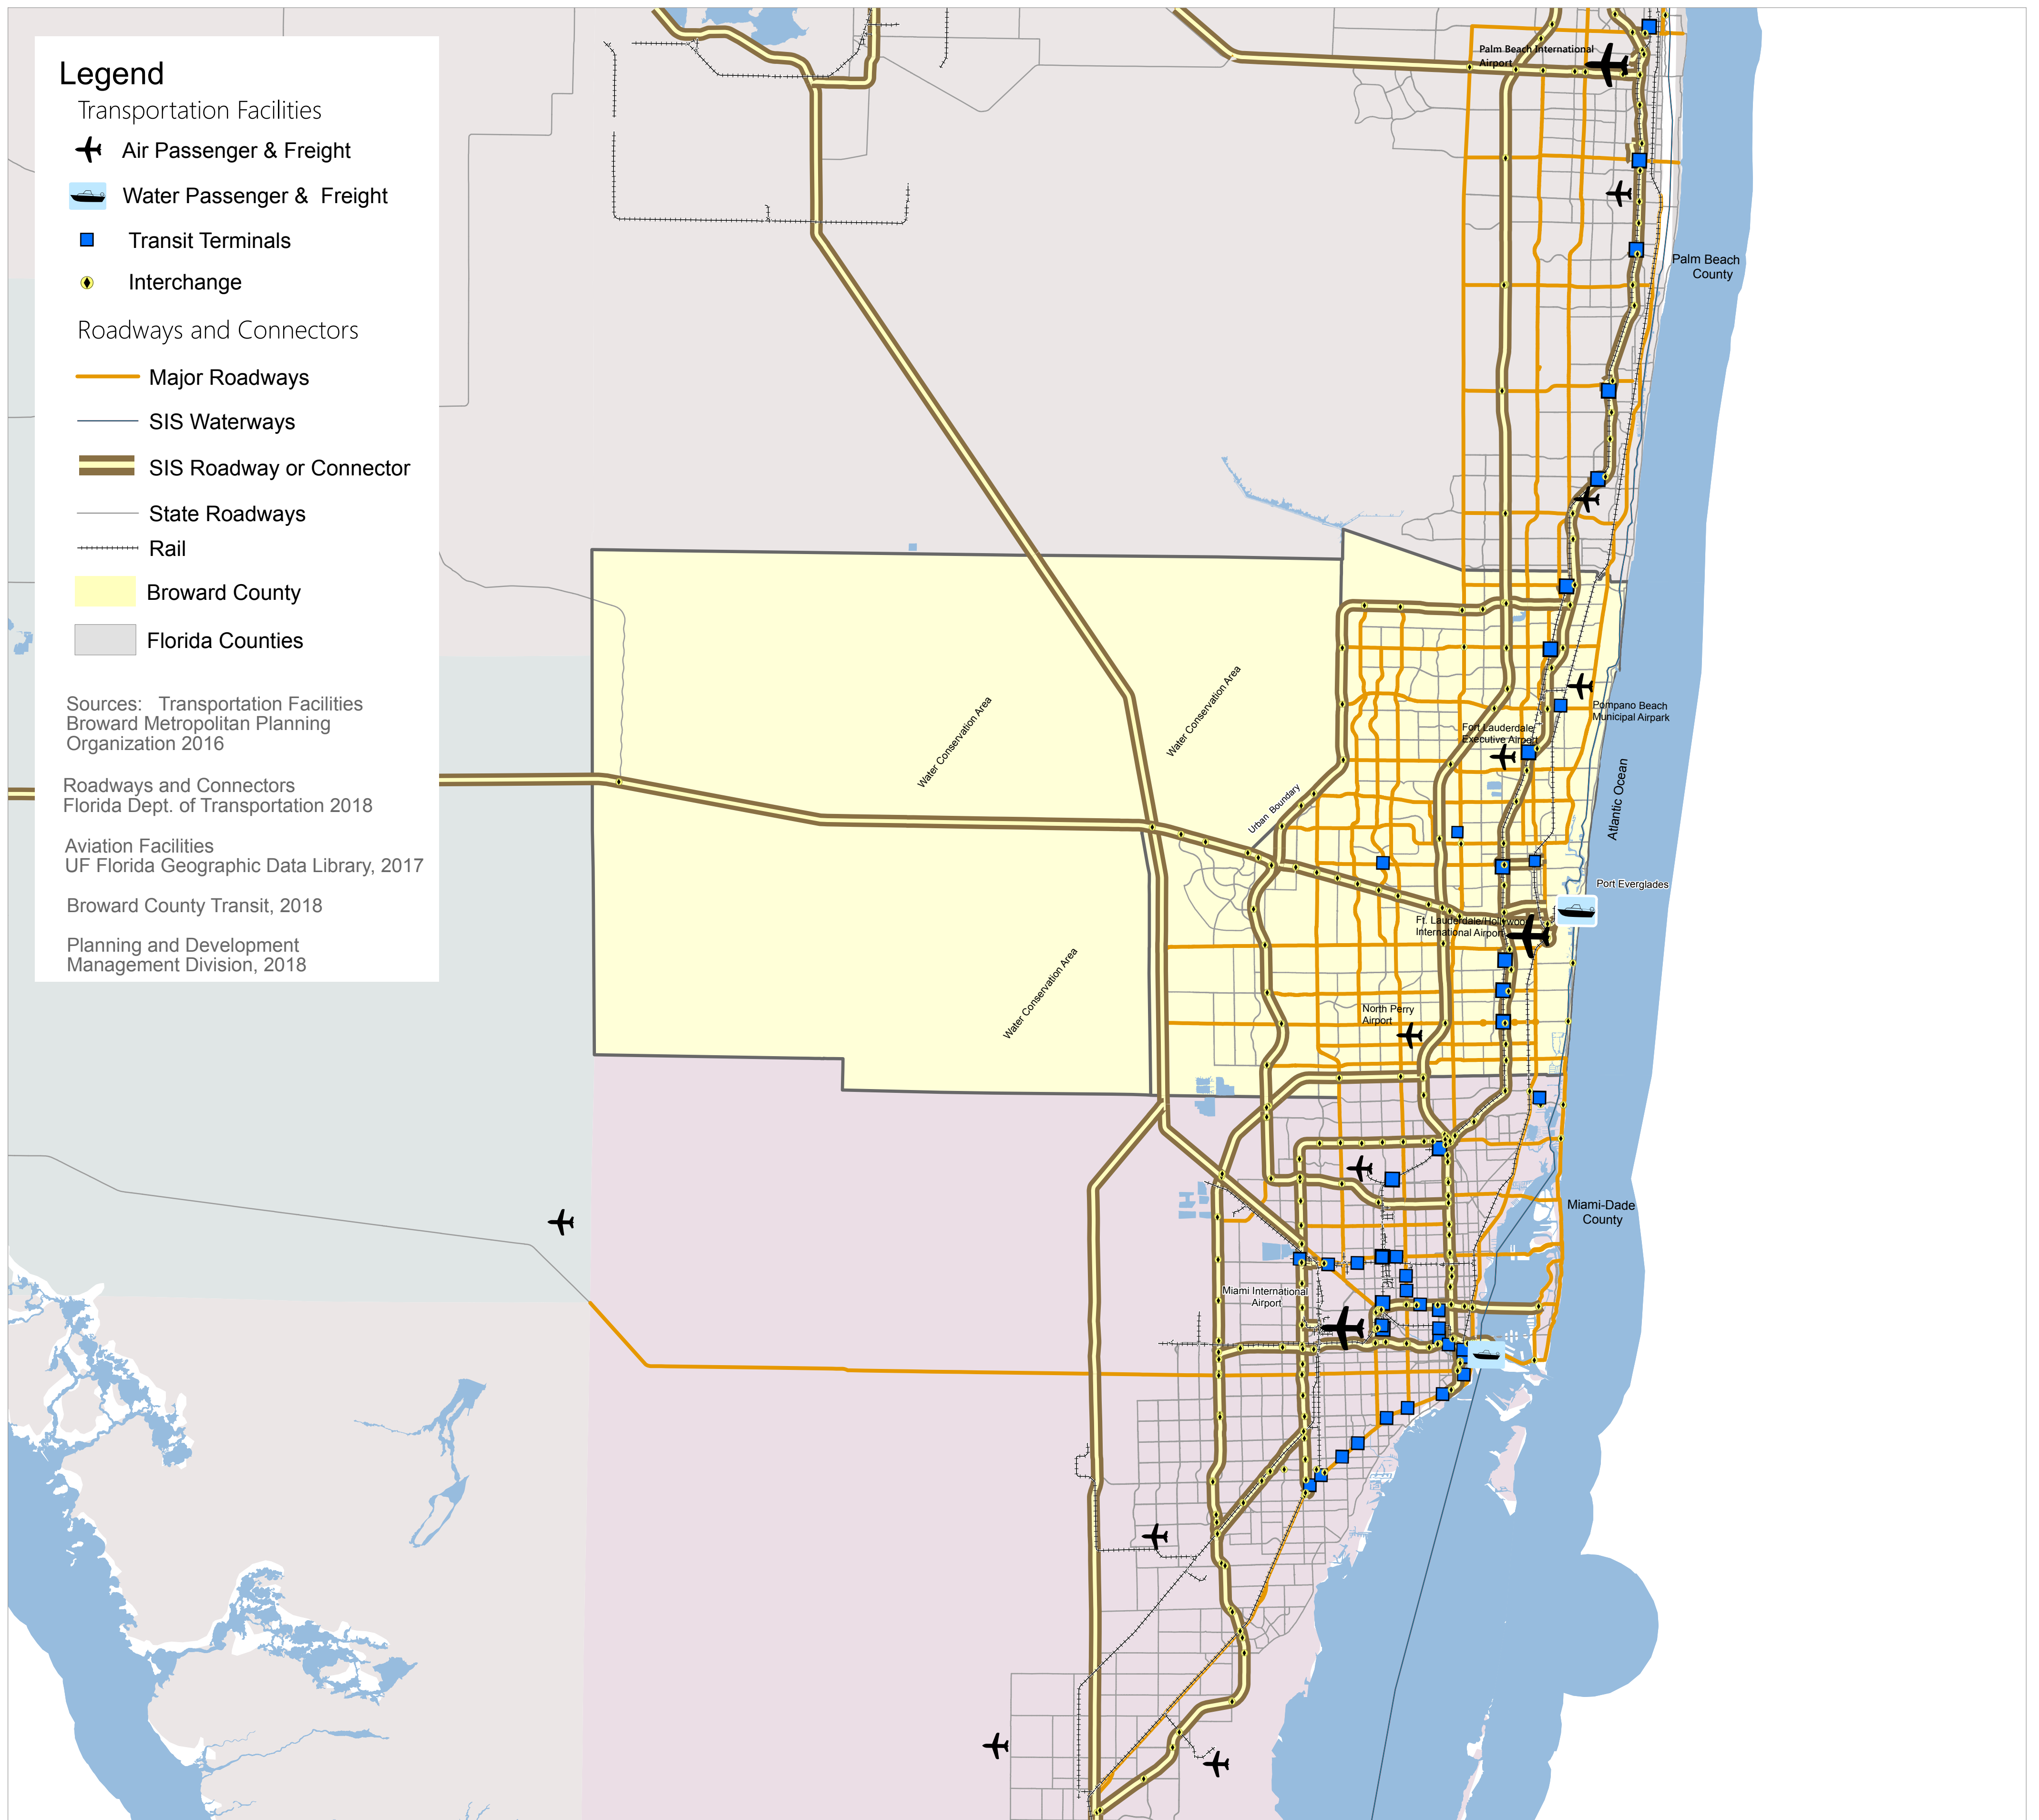

Legend

Transportation Facilities

- Air Passenger & Freight
- Water Passenger & Freight
- Transit Terminals
- Interchange

Roadways and Connectors

- Major Roadways
- SIS Waterways
- SIS Roadway or Connector
- State Roadways
- Rail

- Broward County
- Florida Counties

Sources: Transportation Facilities
Broward Metropolitan Planning
Organization 2016

Roadways and Connectors
Florida Dept. of Transportation 2018

Aviation Facilities
UF Florida Geographic Data Library, 2017

Broward County Transit, 2018

Planning and Development
Management Division, 2018

This map is for conceptual purposes only and is not intended for legal boundary determinations.