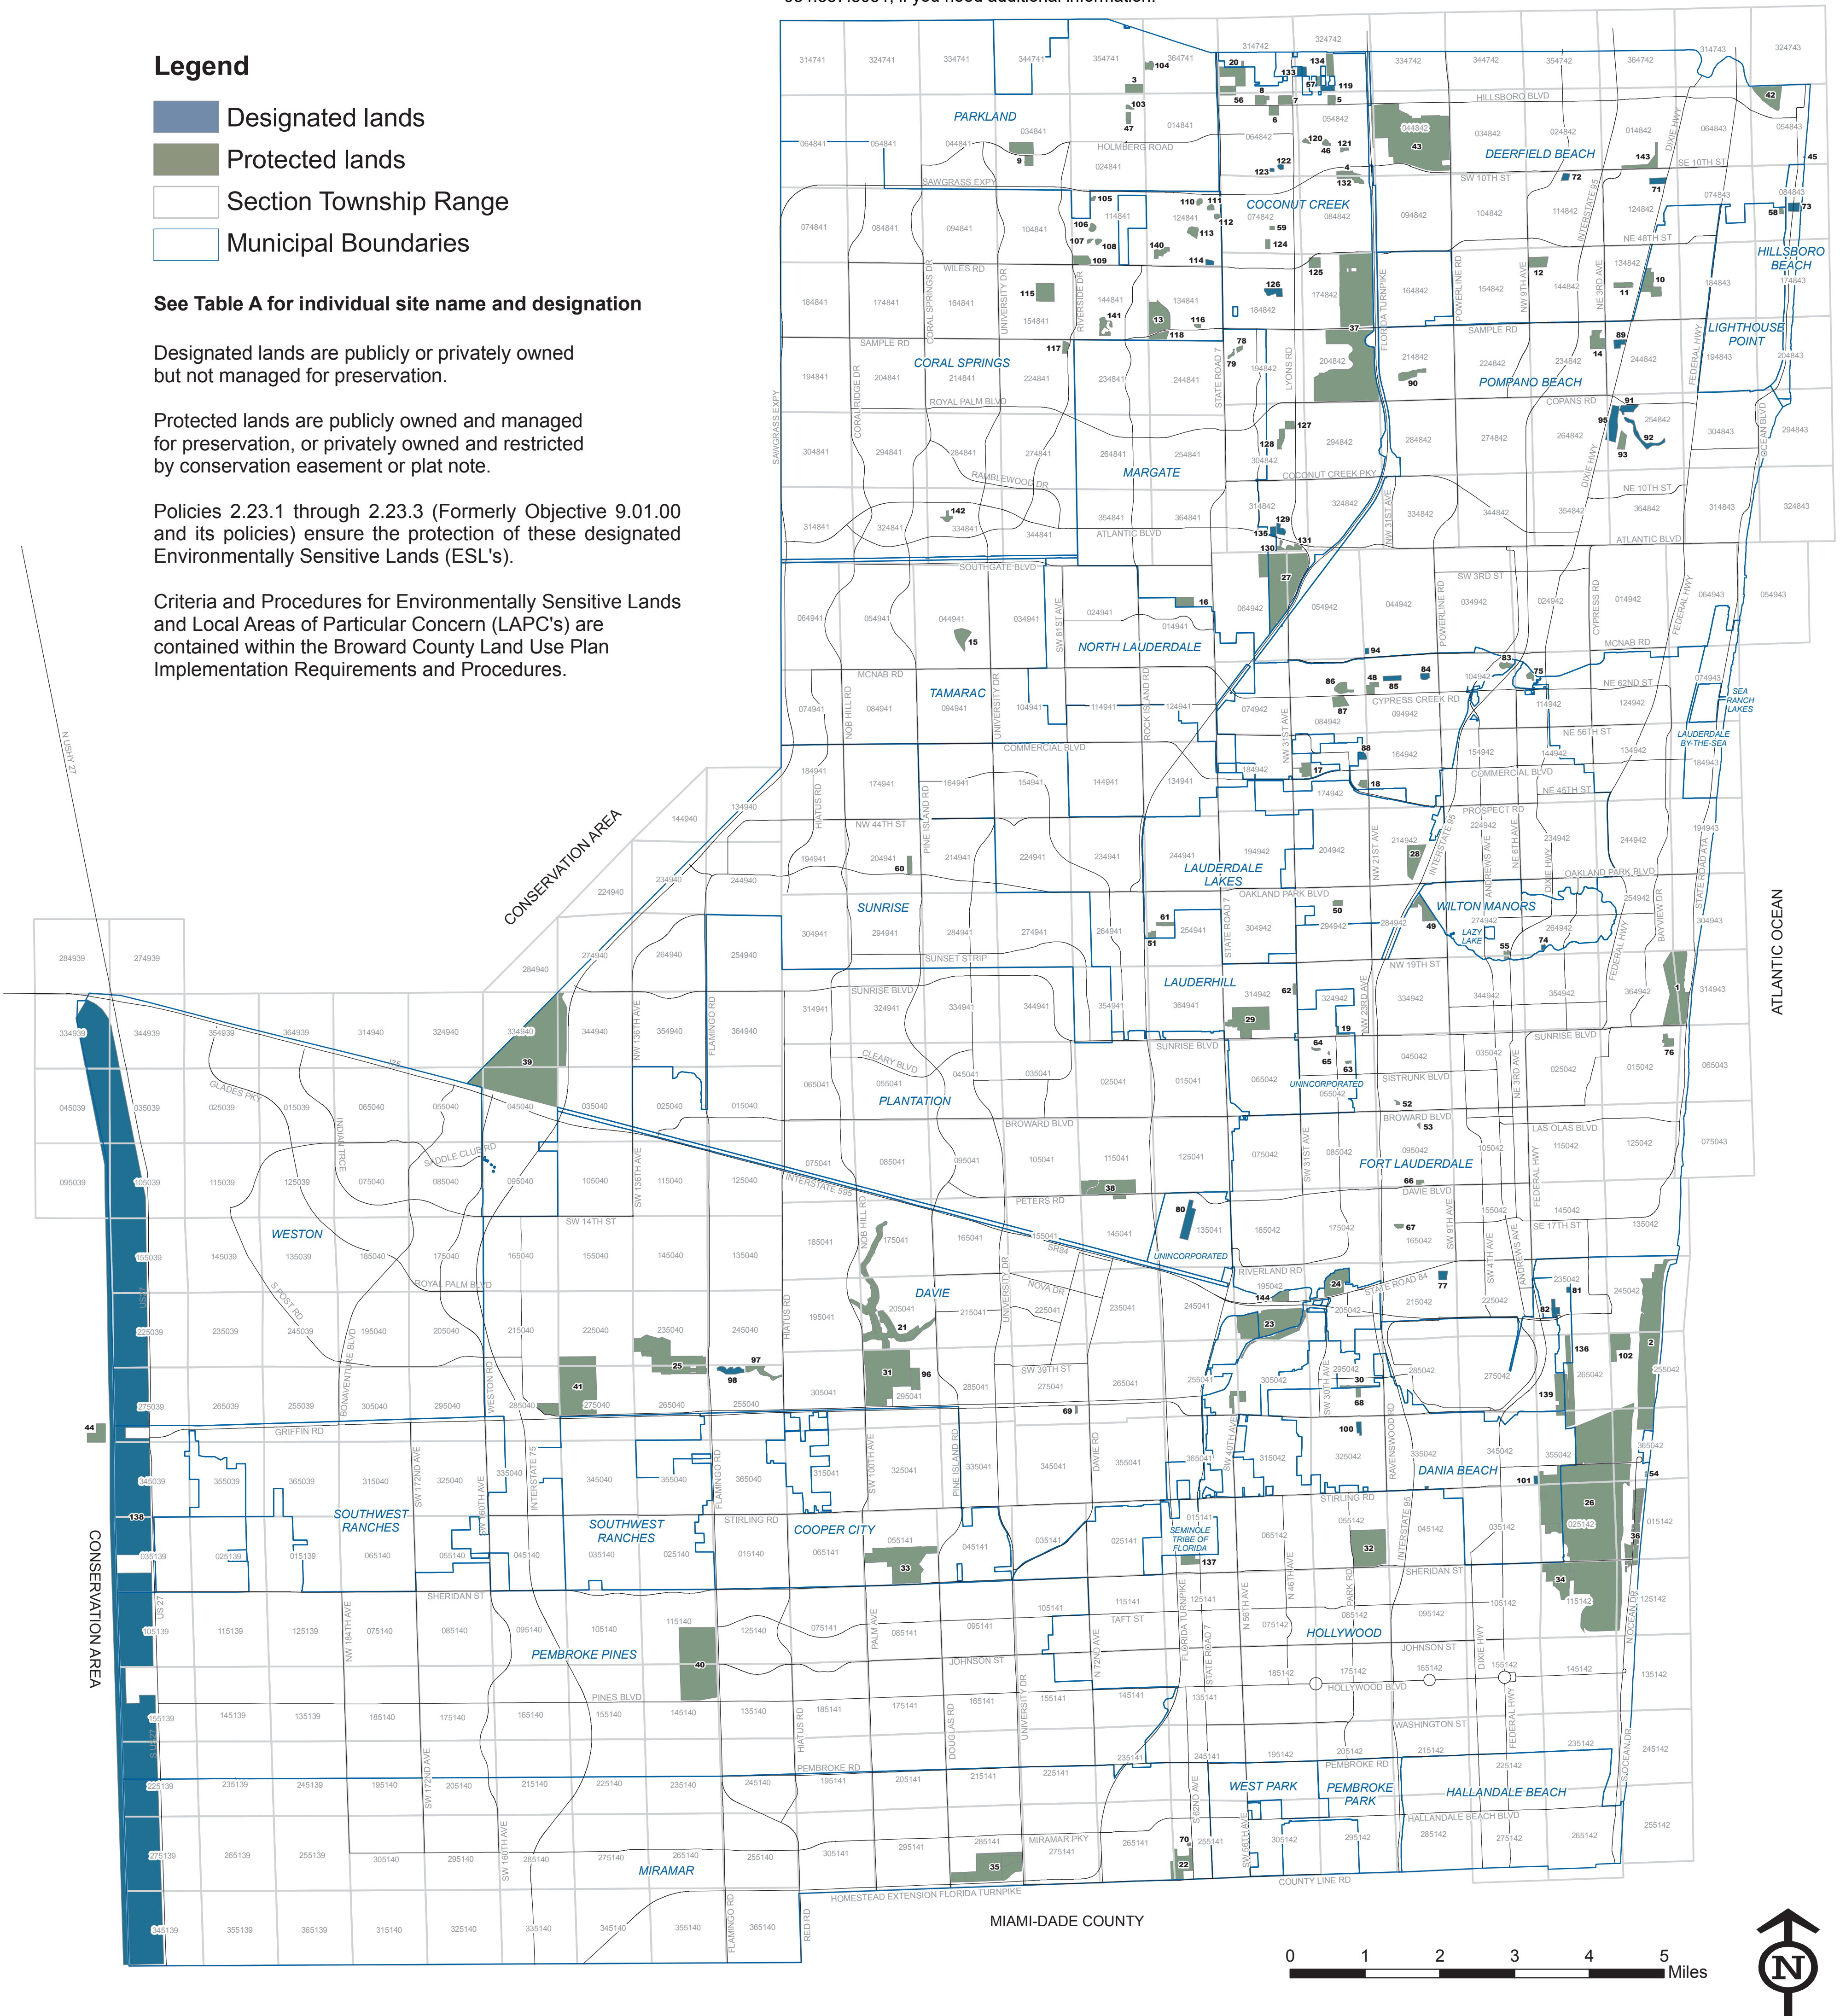

PCNRM 10-1 Amended Map to Include Wedge.
Please contact the Planning Council at
954.357.8051, if you need additional information.

PALM BEACH COUNTY

Legend

- Designated lands
- Protected lands
- Section Township Range
- Municipal Boundaries

See Table A for individual site name and designation

Designated lands are publicly or privately owned but not managed for preservation.

Protected lands are publicly owned and managed for preservation, or privately owned and restricted by conservation easement or plat note.

Policies 2.23.1 through 2.23.3 (Formerly Objective 9.01.00 and its policies) ensure the protection of these designated Environmentally Sensitive Lands (ESL's).

Criteria and Procedures for Environmentally Sensitive Lands and Local Areas of Particular Concern (LAPC's) are contained within the Broward County Land Use Plan Implementation Requirements and Procedures.

III.B. Natural Resource Map Series: Environmentally Sensitive Lands

Source:
Broward County Natural Resources Planning and Management Division
Prepared By
Land Preservation Program
954-519-0305
Adopted: January 28, 2020

This map is for conceptual purposes only and should not be used for legal boundary determinations. Please contact the Broward County Planning Council office regarding questions pertaining to parcel boundaries or limits.