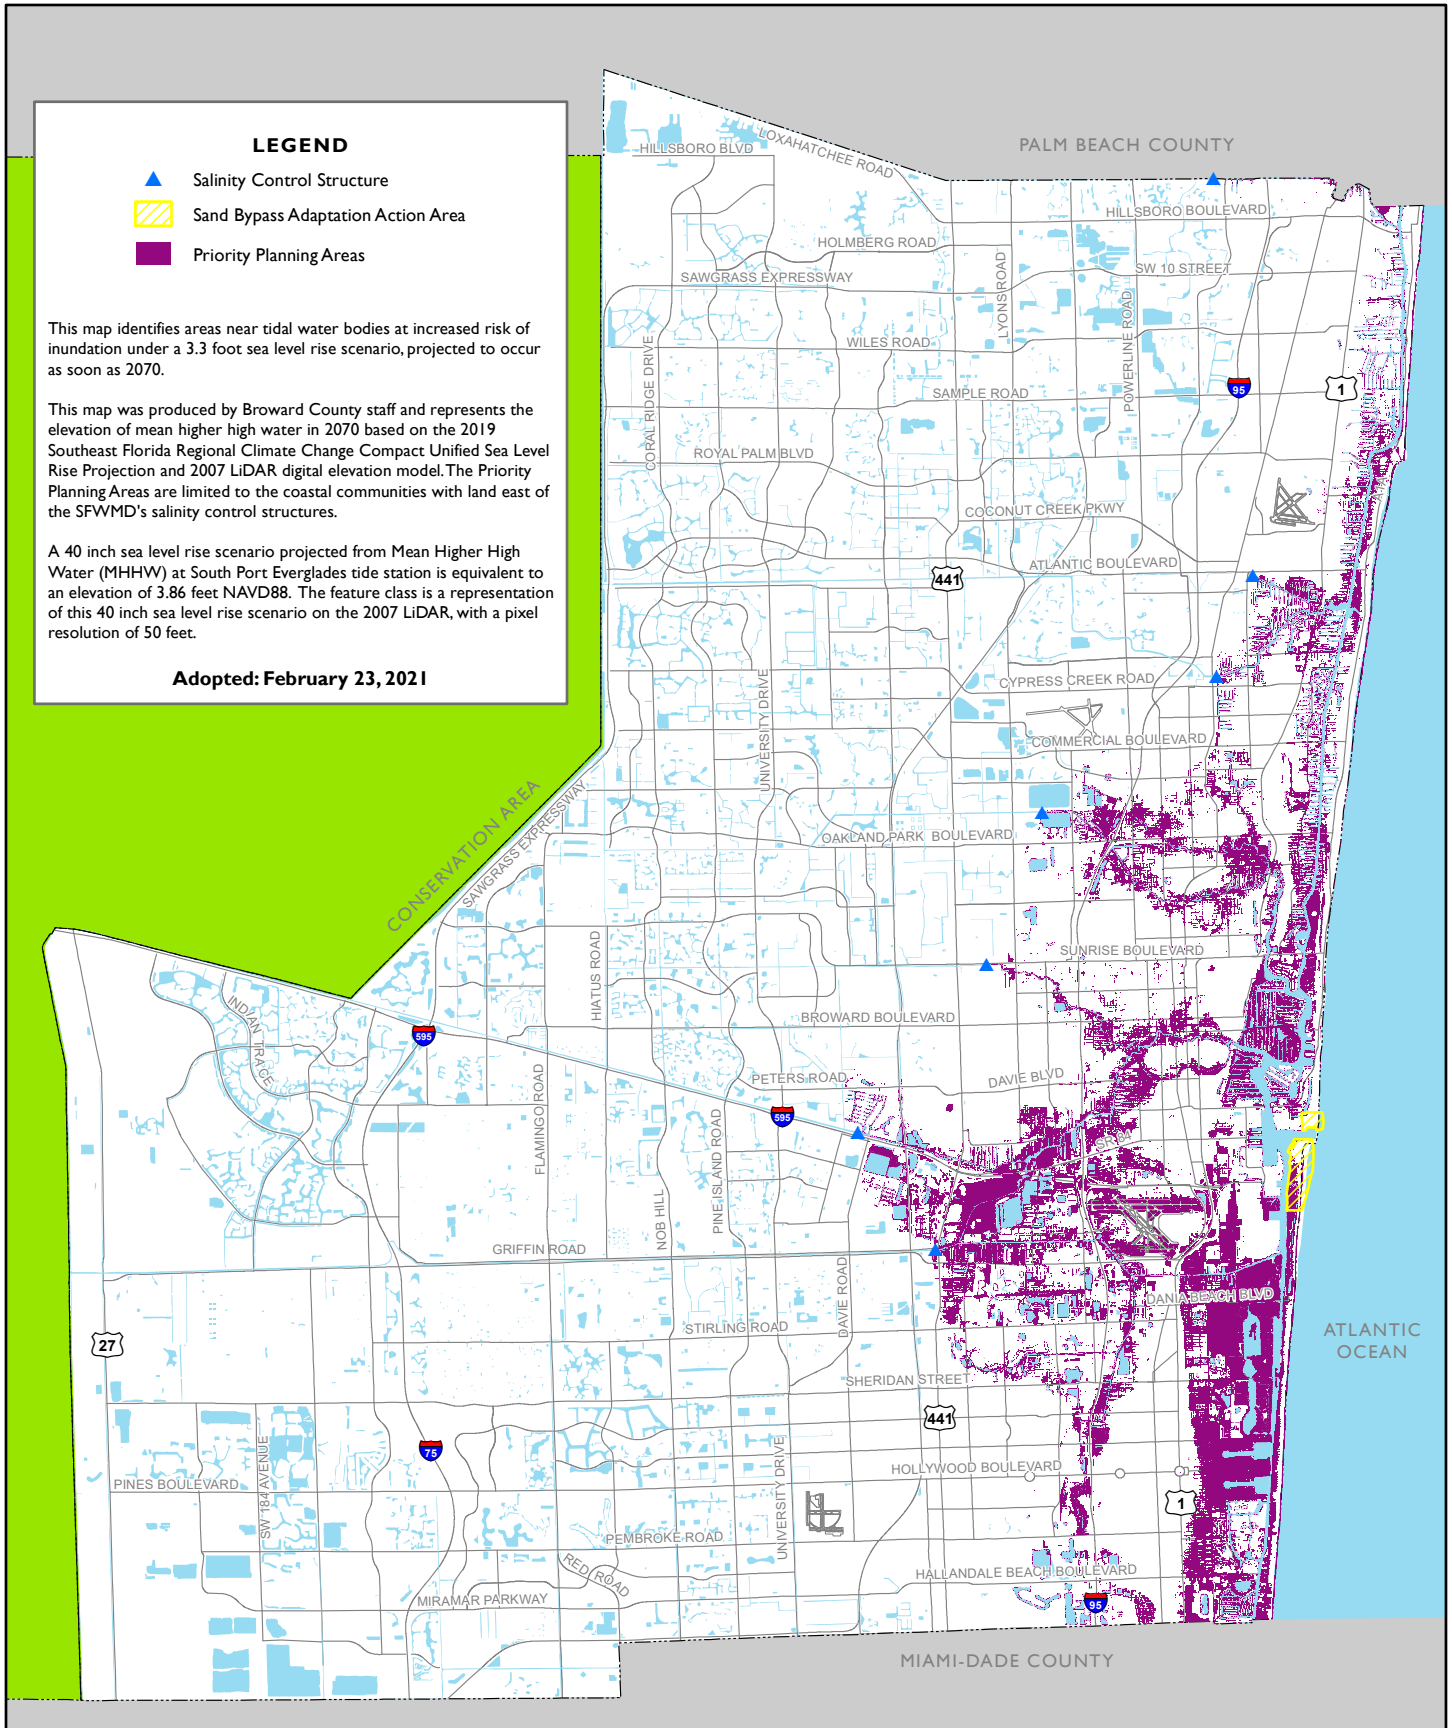

# BROWARD COUNTY LAND USE PLAN NATURAL RESOURCE MAP SERIES

**SOURCES**

Broward County Environmental Planning and Community Resilience Division, Broward County Planning Council

This is a generalized map. This map should not be used to determine parcel boundaries or limits of depicted items. Please contact the Broward County Planning Council office at 954.357.6695 regarding questions pertaining to parcel boundaries or limits.