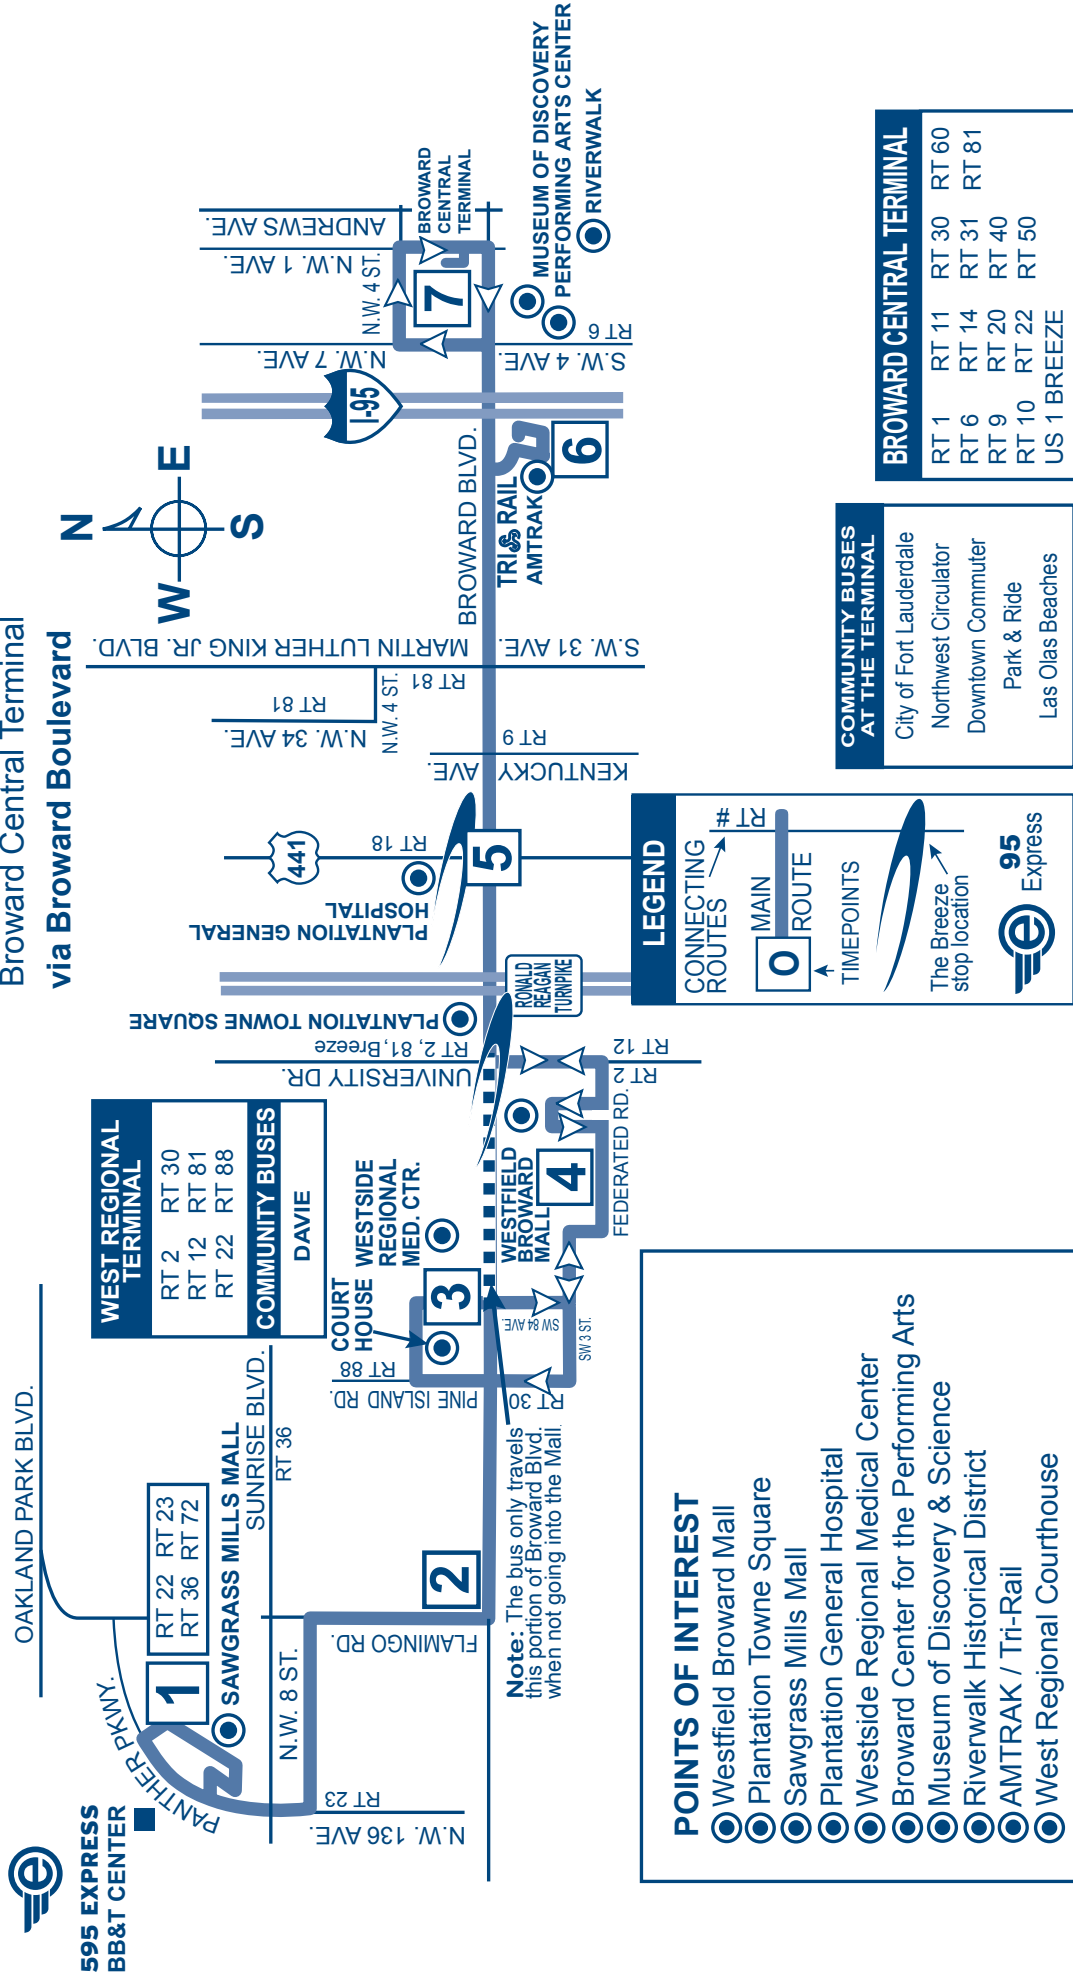

ROUTE 22

Sawgrass Mills Mall (Green Toad Entrance) to
Broward Central Terminal
via **Broward Boulevard**

595 EXPRESS
BB&T CENTER

WEST REGIONAL TERMINAL	
RT 2	RT 30
RT 12	RT 81
RT 22	RT 88
COMMUNITY BUSES	
DAVIE	

COMMUNITY BUSES	
DAVIE	

Note: The bus only travels this portion of Broward Blvd. when not going into the Mall.

POINTS OF INTEREST	
●	Westfield Broward Mall
●	Plantation Towne Square
●	Sawgrass Mills Mall
●	Plantation General Hospital
●	Westside Regional Medical Center
●	Broward Center for the Performing Arts
●	Museum of Discovery & Science
●	Riverwalk Historical District
●	AMTRAK / Tri-Rail
●	West Regional Courthouse

LEGEND

CONNECTING ROUTES → RT #

MAIN ROUTE

TIMEPOINTS

The Breeze stop location

COMMUNITY BUSES AT THE TERMINAL	
City of Fort Lauderdale	
Northwest Circulator	
Downtown Commuter	
Park & Ride	
Las Olas Beaches	

BROWARD CENTRAL TERMINAL			
RT 1	RT 11	RT 30	RT 60
RT 6	RT 14	RT 31	RT 81
RT 9	RT 20	RT 40	
RT 10	RT 22	RT 50	
US 1 BREEZE