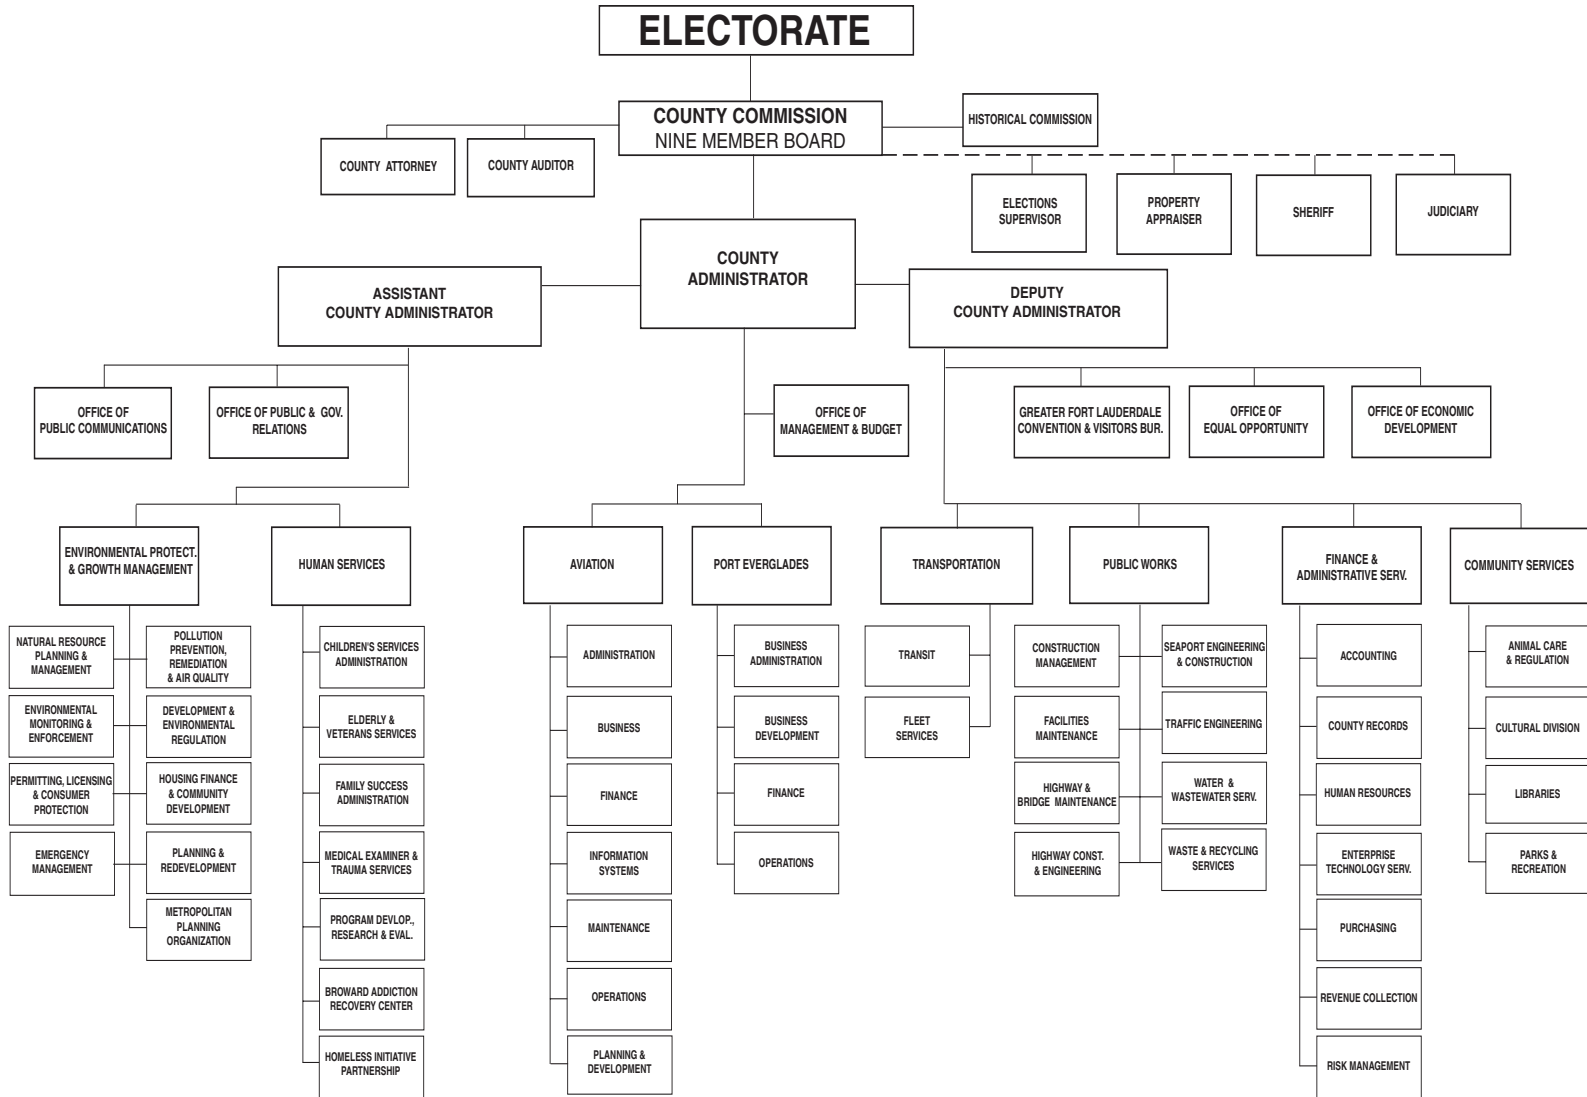

GOVERNMENTAL STRUCTURE OF BROWARD COUNTY

Note: This Organizational Chart as of October 1, 2008 reflects organizational changes approved by the Board during FY2008