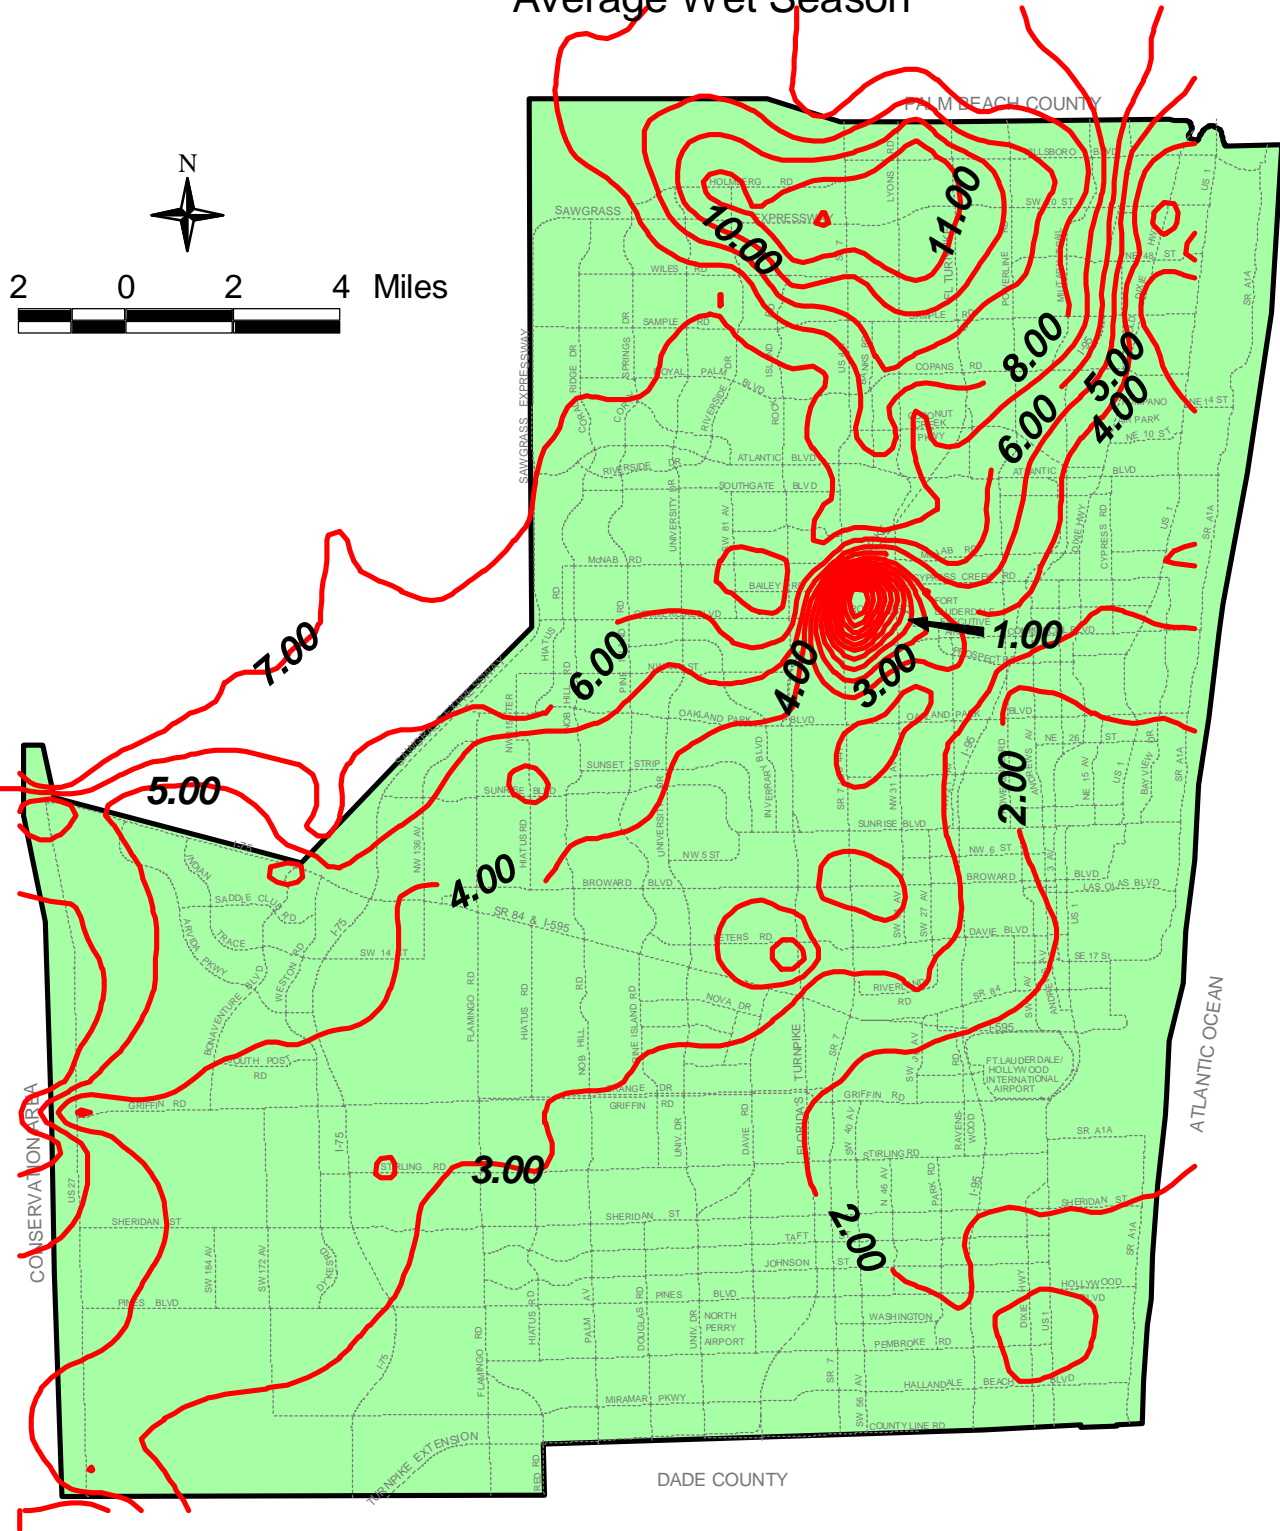

WATER TABLE MAP

Average Wet Season

Broward County Office of
Environmental Services
Water Management Division

February 17, 2000

averagewet.apr