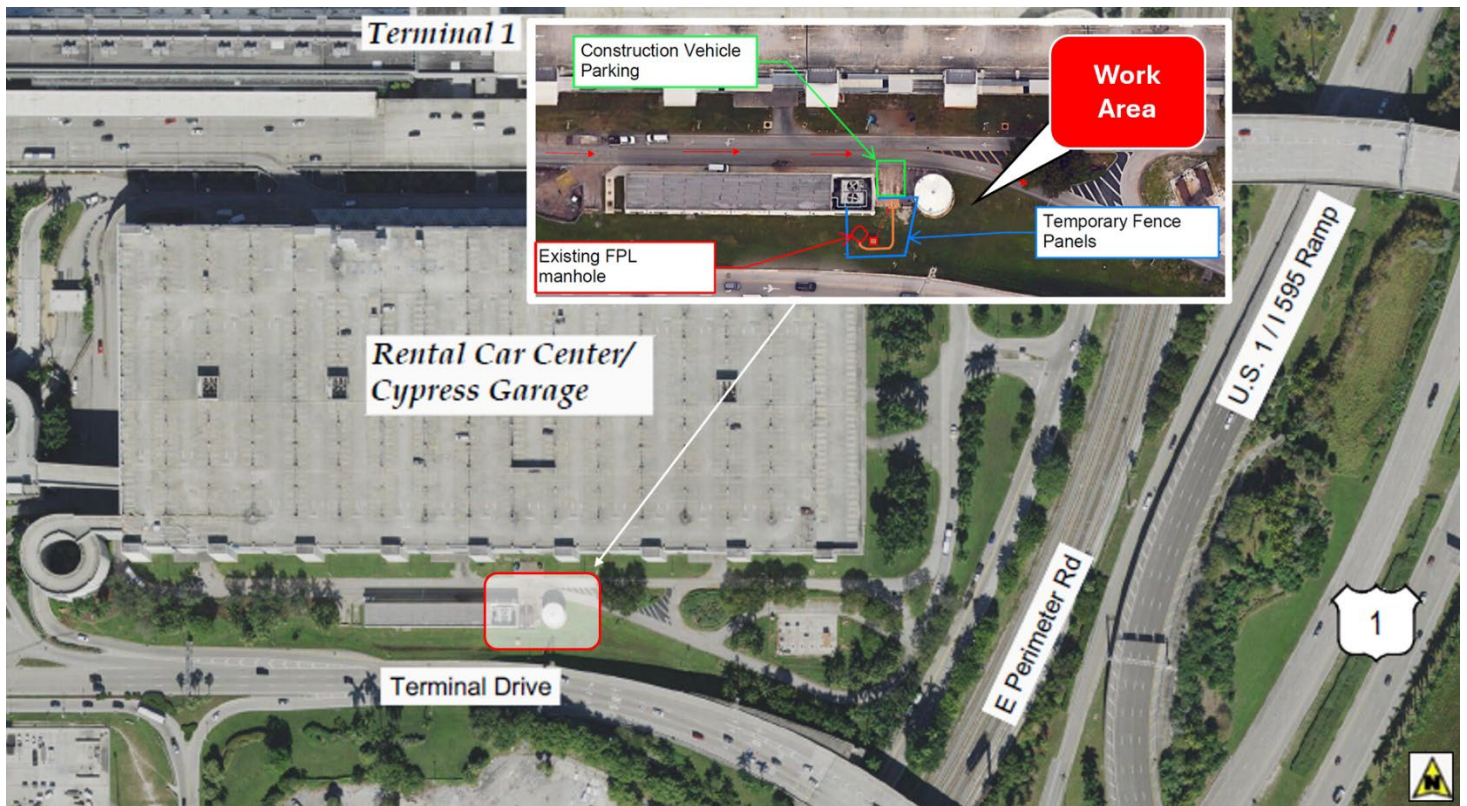

FORT LAUDERDALE-HOLLYWOOD INTERNATIONAL AIRPORT

FLL Landside Advisory

Please Post and Disseminate to All Airport Employees and Applicable Vendors

ISSUED: October 16, 2024

FLL24-10-89L

REVISION: N/A

TEMPORARY FENCE INSTALLATION

LOCATION: South of the Rental Car Center/Cypress Garage

SCHEDULE: Friday, October 18 from 7:00 A.M. to Friday, November 1 at 5:00 P.M. daily (excluding weekends).

WORK PERFORMED: Contractor will be installing new conduits for future FPL connections.

IMPACT: No impact to airport operations or vehicular traffic.

Report issues to Airport Operations Control Center 954-359-1201