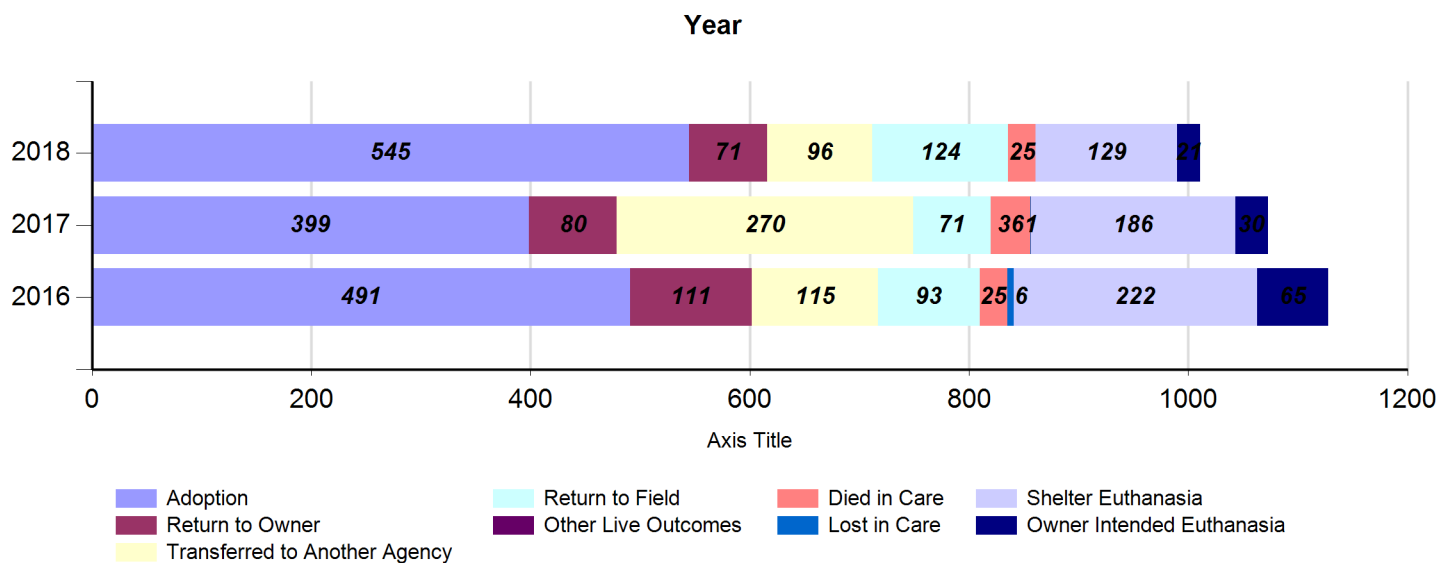

September 2016 to 2018 Outcomes

Outcome Categories	September 2016			September 2017			September 2018		
	Dog	Cat	Total	Dog	Cat	Total	Dog	Cat	Total
Adoption	182	309	491	134	265	399	186	359	545
Return to Owner	102	9	111	71	9	80	69	2	71
Transfer	74	41	115	93	177	270	43	53	96
Return to Field	0	93	93	3	68	71	0	124	124
Other Live Outcomes	0	0	0	0	0	0	0	0	0
Deceased	1	24	25	0	36	36	2	23	25
Lost in Care	0	6	6	0	1	1	0	0	0
Humane Euthanasia	118	169	287	55	161	216	40	110	150
	477	651	1128	356	717	1073	340	671	1011