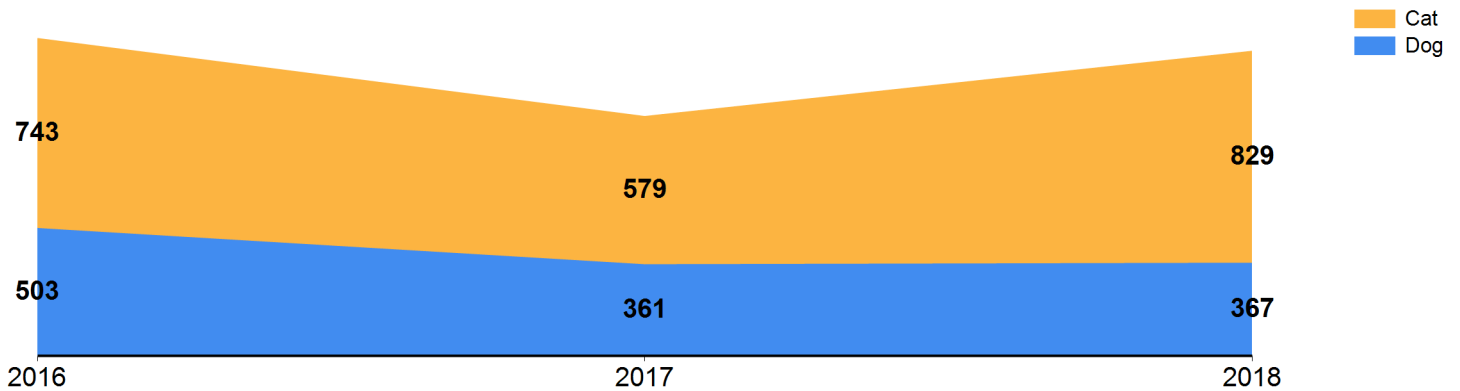

# September 2018 Intakes

Intake Categories	Cat				Dog			Total
	Other	Neonatal	Kitten	Adult	Other	Puppy	Adult	
Stray/At Large	93	344	218	126	11	62	238	1092
Relinquished by Owner	0	0	2	6	0	1	12	21
Transferred in from Agency	0	0	0	0	0	0	0	0
Cruelty/Confiscate	0	0	1	2	0	1	4	8
Born in the Shelter	0	0	0	0	5	0	0	5
Returns	4	1	19	4	0	5	14	47
Owner Requested Euthanasia	0	0	1	8	0	2	12	23
	97	345	241	146	16	71	280	1196

# September 2016 to 2018 Intakes

Intake Categories	September 2016			September 2017			September 2018		
	Cat	Dog	Total	Cat	Dog	Total	Cat	Dog	Total
Stray/At Large	508	368	876	523	293	816	781	311	1092
Relinquished by Owner	155	86	241	39	43	82	8	13	21
Transferred in from Agency	0	0	0	0	0	0	0	0	0
Cruelty/Confiscate	67	34	101	1	9	10	3	5	8
Born in the Shelter	0	0	0	4	5	9	0	5	5
Returns	13	15	28	12	11	23	28	19	47
Owner Requested Euthanasia	0	0	0	0	0	0	9	14	23
	<b>743</b>	<b>503</b>	<b>1246</b>	<b>579</b>	<b>361</b>	<b>940</b>	<b>829</b>	<b>367</b>	<b>1196</b>

## Intake by Animal