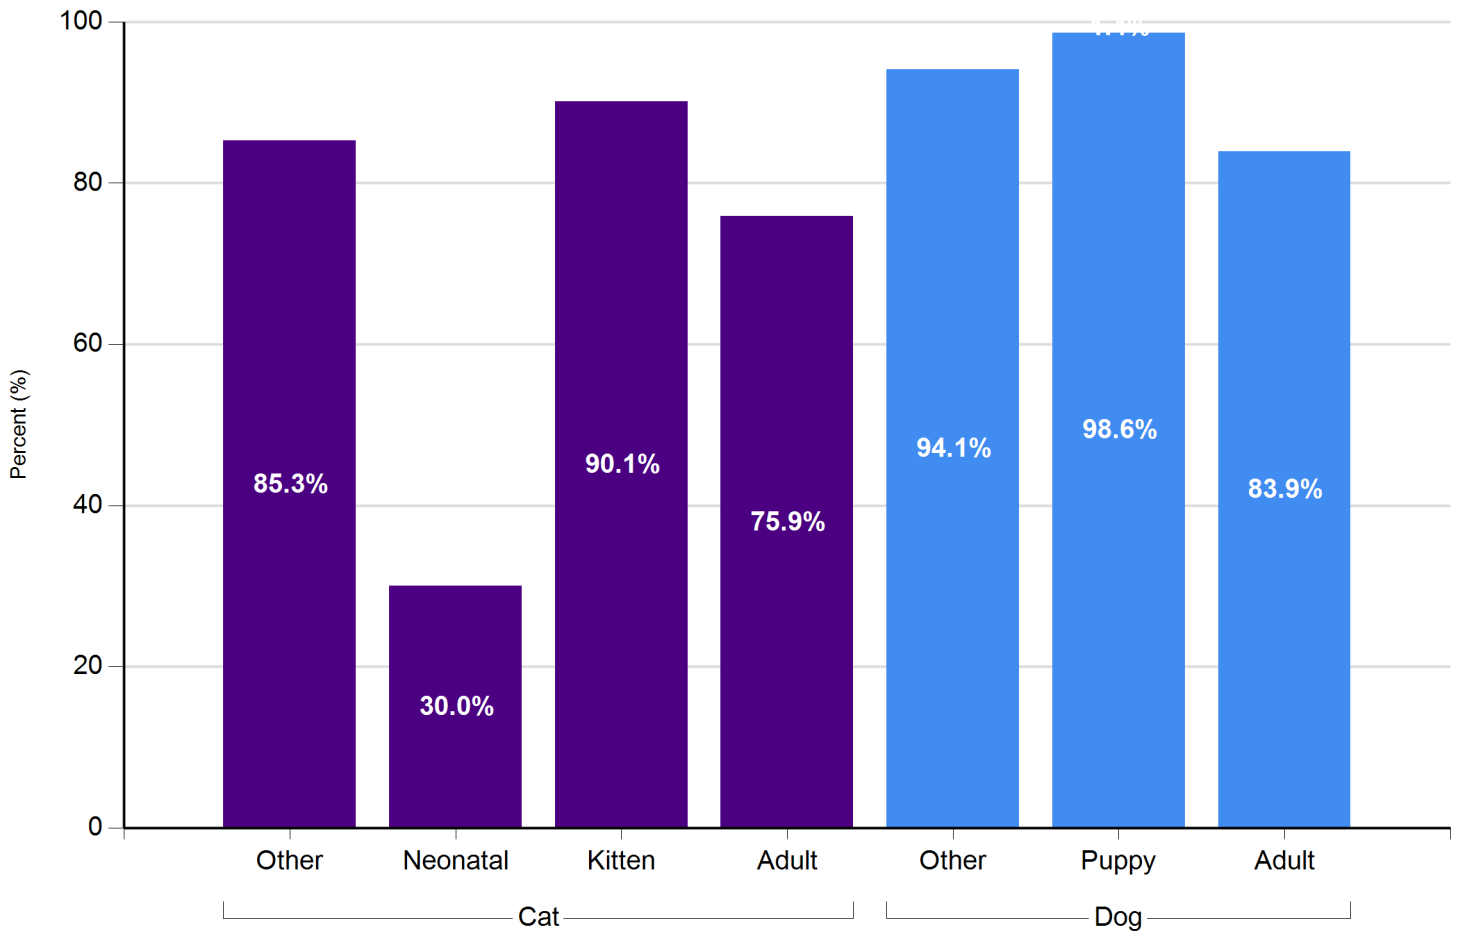

## Outcomes by Animal

# September 2018 Live Release Rate

## Total Live Release Rates

Cat

Dog

Total

## Live Release Rates by Age Breakdown

Live Release Rate Formula: Live Outcomes / Total Outcomes