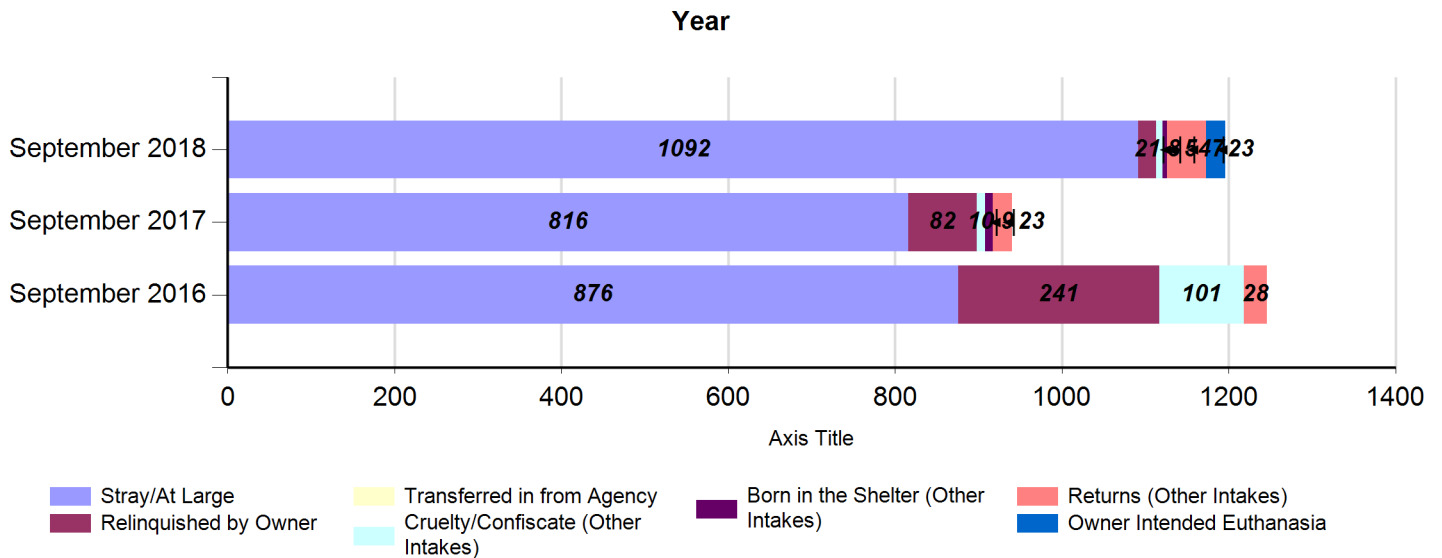

# September 2018 Intakes

Intake Categories	Cat				Dog			Total
	Other	Neonatal	Kitten	Adult	Other	Puppy	Adult	
Stray/At Large	93	344	218	126	11	62	238	1092
Relinquished by Owner	0	0	2	6	0	1	12	21
Transferred in from Agency	0	0	0	0	0	0	0	0
Cruelty/Confiscate	0	0	1	2	0	1	4	8
Born in the Shelter	0	0	0	0	5	0	0	5
Returns	4	1	19	4	0	5	14	47
Owner Requested Euthanasia	0	0	1	8	0	2	12	23
	97	345	241	146	16	71	280	1196

# September 2016 to 2018 Intakes

Intake Categories	September 2016			September 2017			September 2018		
	Cat	Dog	Total	Cat	Dog	Total	Cat	Dog	Total
Stray/At Large	508	368	876	523	293	816	781	311	1092
Relinquished by Owner	155	86	241	39	43	82	8	13	21
Transferred in from Agency	0	0	0	0	0	0	0	0	0
Cruelty/Confiscate	67	34	101	1	9	10	3	5	8
Born in the Shelter	0	0	0	4	5	9	0	5	5
Returns	13	15	28	12	11	23	28	19	47
Owner Requested Euthanasia	0	0	0	0	0	0	9	14	23
	<b>743</b>	<b>503</b>	<b>1246</b>	<b>579</b>	<b>361</b>	<b>940</b>	<b>829</b>	<b>367</b>	<b>1196</b>

## Intake by Animal