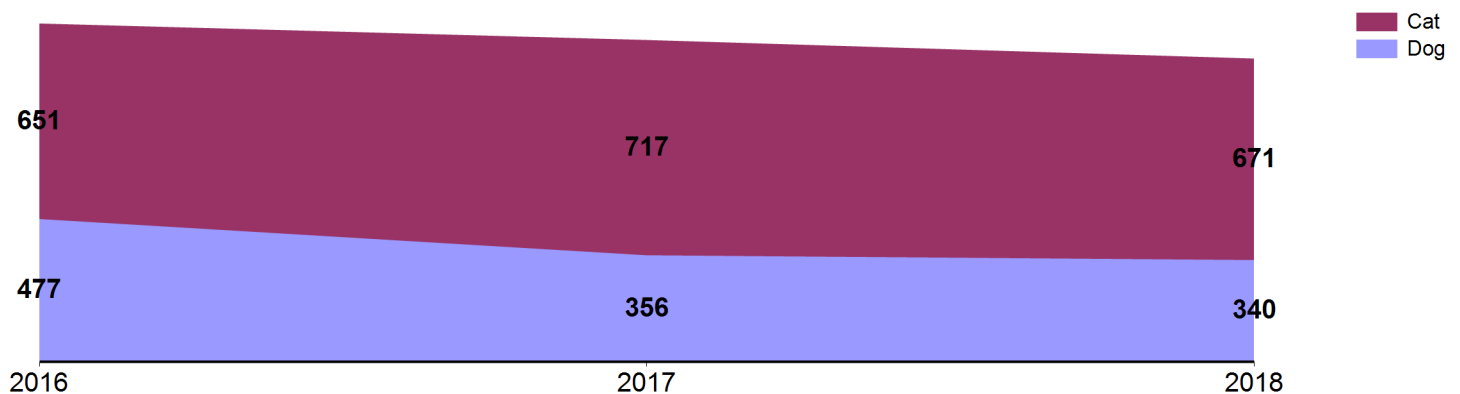

Outcomes by Animal