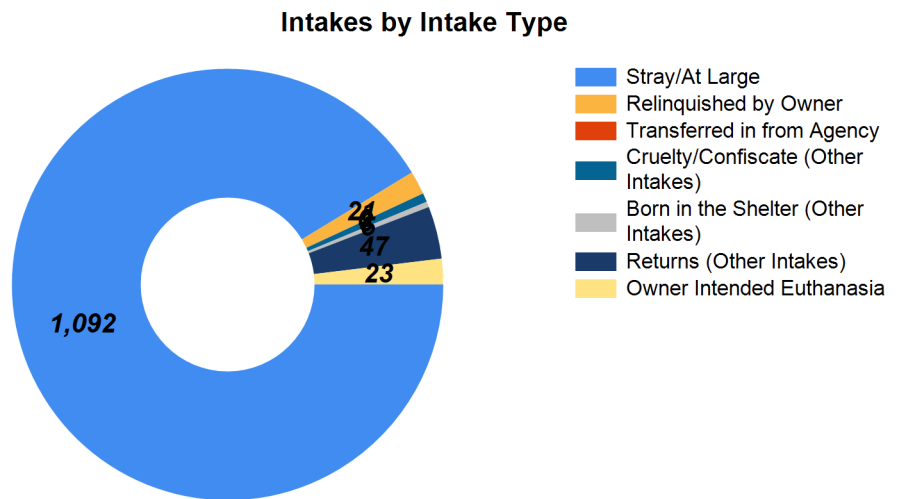

# September 2018 Intakes

Intake Categories	Cat				Dog			Total
	Other	Neonatal	Kitten	Adult	Other	Puppy	Adult	
Stray/At Large	93	344	218	126	11	62	238	1092
Relinquished by Owner	0	0	2	6	0	1	12	21
Transferred in from Agency	0	0	0	0	0	0	0	0
Cruelty/Confiscate	0	0	1	2	0	1	4	8
Born in the Shelter	0	0	0	0	5	0	0	5
Returns	4	1	19	4	0	5	14	47
Owner Requested Euthanasia	0	0	1	8	0	2	12	23
	97	345	241	146	16	71	280	1196

# September 2016 to 2018 Intakes

Intake Categories	September 2016			September 2017			September 2018		
	Cat	Dog	Total	Cat	Dog	Total	Cat	Dog	Total
Stray/At Large	508	368	876	523	293	816	781	311	1092
Relinquished by Owner	155	86	241	39	43	82	8	13	21
Transferred in from Agency	0	0	0	0	0	0	0	0	0
Cruelty/Confiscate	67	34	101	1	9	10	3	5	8
Born in the Shelter	0	0	0	4	5	9	0	5	5
Returns	13	15	28	12	11	23	28	19	47
Owner Requested Euthanasia	0	0	0	0	0	0	9	14	23
	<b>743</b>	<b>503</b>	<b>1246</b>	<b>579</b>	<b>361</b>	<b>940</b>	<b>829</b>	<b>367</b>	<b>1196</b>

## Intake by Animal