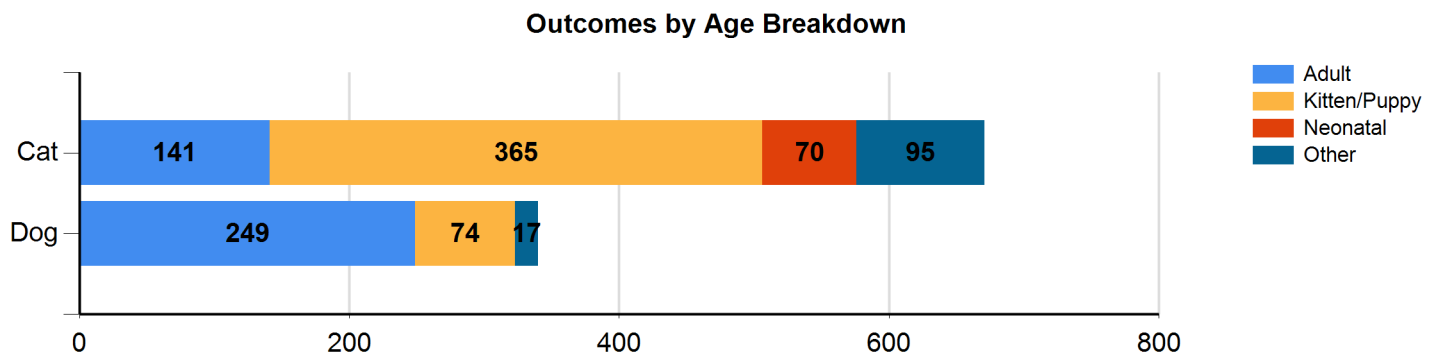

September 2018 Outcomes

Outcome Categories	Cat				Dog		Total	
	Other	Neonatal	Kitten	Adult	Other	Puppy		Adult
Adoption	1	0	303	55	1	62	123	545
Return to Owner	0	1	0	1	3	4	62	71
Transfer	13	20	10	10	12	7	24	96
Return to Field	67	0	16	41	0	0	0	124
Deceased	5	8	8	2	1	1	0	25
Humane Euthanasia	9	41	28	32	0	0	40	150
	95	70	365	141	17	74	249	1011