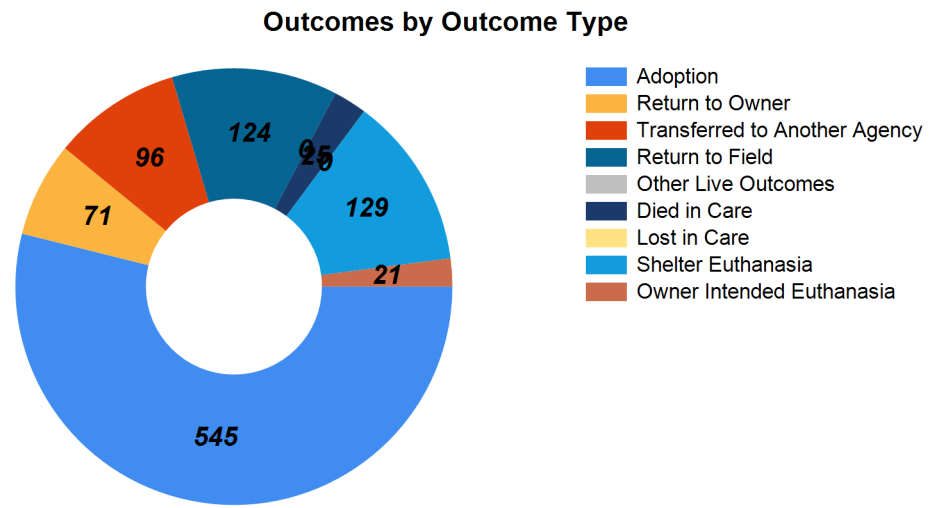

September 2018 Outcomes

Outcome Categories	Cat				Dog		Total	
	Other	Neonatal	Kitten	Adult	Other	Puppy		Adult
Adoption	1	0	303	55	1	62	123	545
Return to Owner	0	1	0	1	3	4	62	71
Transfer	13	20	10	10	12	7	24	96
Return to Field	67	0	16	41	0	0	0	124
Deceased	5	8	8	2	1	1	0	25
Humane Euthanasia	9	41	28	32	0	0	40	150
	95	70	365	141	17	74	249	1011