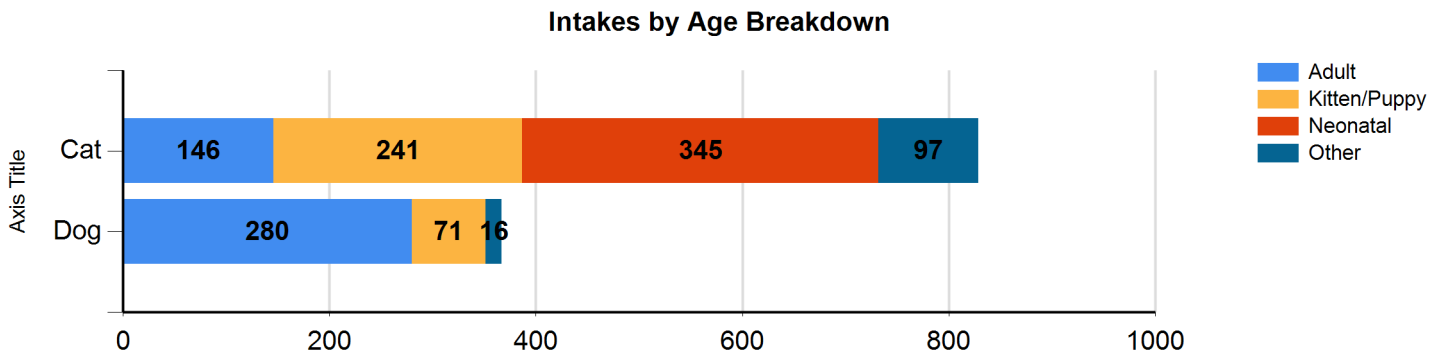

# September 2018 Intakes

Intake Categories	Cat				Dog			Total
	Other	Neonatal	Kitten	Adult	Other	Puppy	Adult	
Stray/At Large	93	344	218	126	11	62	238	1092
Relinquished by Owner	0	0	2	6	0	1	12	21
Transferred in from Agency	0	0	0	0	0	0	0	0
Cruelty/Confiscate	0	0	1	2	0	1	4	8
Born in the Shelter	0	0	0	0	5	0	0	5
Returns	4	1	19	4	0	5	14	47
Owner Requested Euthanasia	0	0	1	8	0	2	12	23
	97	345	241	146	16	71	280	1196

# September 2016 to 2018 Intakes

Intake Categories	September 2016			September 2017			September 2018		
	Cat	Dog	Total	Cat	Dog	Total	Cat	Dog	Total
Stray/At Large	508	368	876	523	293	816	781	311	1092
Relinquished by Owner	155	86	241	39	43	82	8	13	21
Transferred in from Agency	0	0	0	0	0	0	0	0	0
Cruelty/Confiscate	67	34	101	1	9	10	3	5	8
Born in the Shelter	0	0	0	4	5	9	0	5	5
Returns	13	15	28	12	11	23	28	19	47
Owner Requested Euthanasia	0	0	0	0	0	0	9	14	23
	<b>743</b>	<b>503</b>	<b>1246</b>	<b>579</b>	<b>361</b>	<b>940</b>	<b>829</b>	<b>367</b>	<b>1196</b>

## Intake by Animal