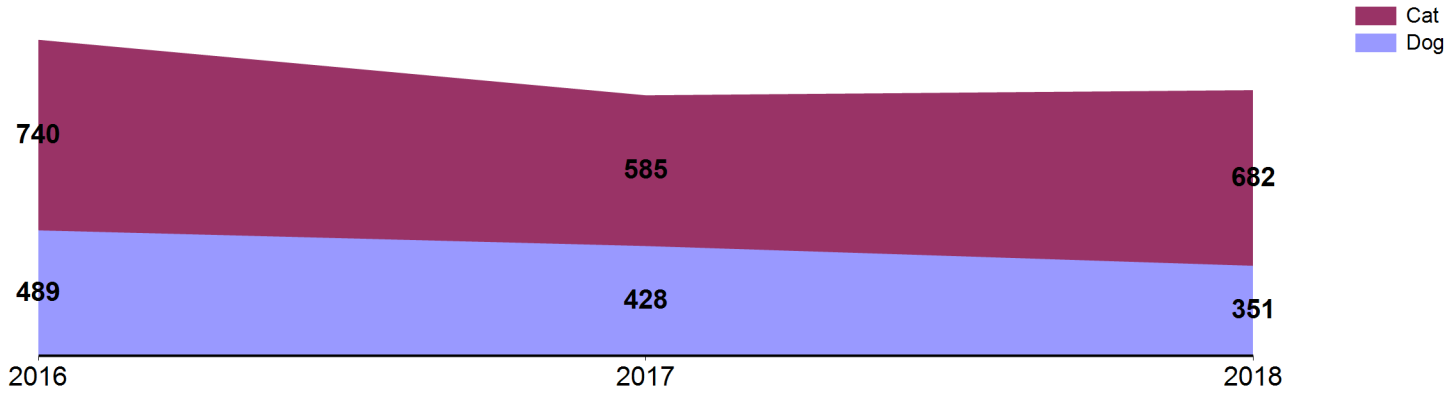

Outcomes by Animal