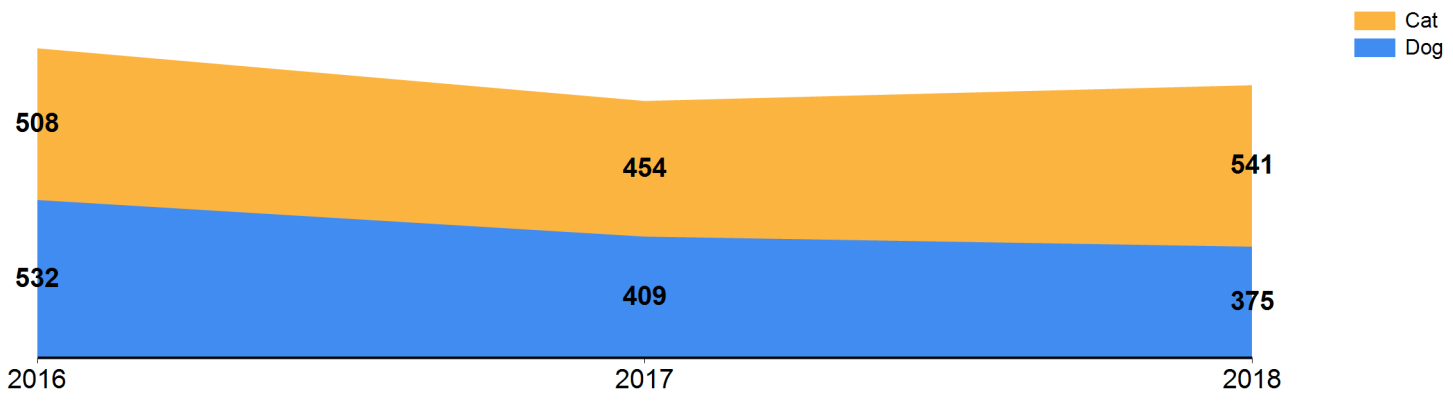

# December 2018 Intakes

Intake Categories	Cat				Dog				Total
	Other	Neonatal	Kitten	Adult	Other	Neonatal	Puppy	Adult	
Stray/At Large	31	118	205	135	8	0	59	208	764
Relinquished by Owner	0	5	12	11	0	0	6	16	50
Transferred in from Agency	0	0	0	0	0	0	0	0	0
Cruelty/Confiscate	0	0	0	0	1	4	13	16	34
Born in the Shelter	0	0	0	0	0	5	0	0	5
Returns	0	7	4	2	0	0	6	19	38
Owner Requested Euthanasia	0	0	2	9	0	0	2	12	25
	31	130	223	157	9	9	86	271	916

# December 2016 to 2018 Intakes

Intake Categories	December 2016			December 2017			December 2018		
	Cat	Dog	Total	Cat	Dog	Total	Cat	Dog	Total
Stray/At Large	414	315	729	389	317	706	489	275	764
Relinquished by Owner	77	150	227	40	24	64	28	22	50
Transferred in from Agency	0	0	0	0	0	0	0	0	0
Cruelty/Confiscate	4	34	38	2	23	25	0	34	34
Born in the Shelter	0	0	0	0	0	0	0	5	5
Returns	13	33	46	16	25	41	13	25	38
Owner Requested Euthanasia	0	0	0	7	20	27	11	14	25
	<b>508</b>	<b>532</b>	<b>1040</b>	<b>454</b>	<b>409</b>	<b>863</b>	<b>541</b>	<b>375</b>	<b>916</b>

## Intake by Animal