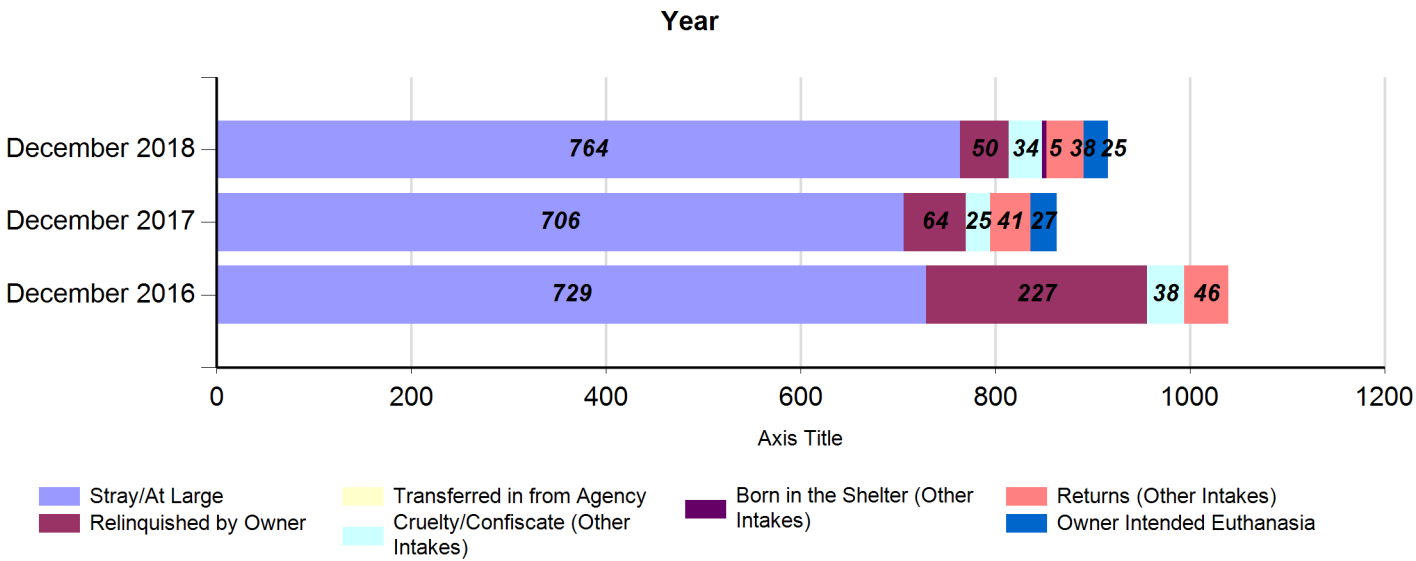

# December 2018 Intakes

Intake Categories	Cat				Dog				Total
	Other	Neonatal	Kitten	Adult	Other	Neonatal	Puppy	Adult	
Stray/At Large	31	118	205	135	8	0	59	208	764
Relinquished by Owner	0	5	12	11	0	0	6	16	50
Transferred in from Agency	0	0	0	0	0	0	0	0	0
Cruelty/Confiscate	0	0	0	0	1	4	13	16	34
Born in the Shelter	0	0	0	0	0	5	0	0	5
Returns	0	7	4	2	0	0	6	19	38
Owner Requested Euthanasia	0	0	2	9	0	0	2	12	25
	31	130	223	157	9	9	86	271	916

# December 2016 to 2018 Intakes

Intake Categories	December 2016			December 2017			December 2018		
	Cat	Dog	Total	Cat	Dog	Total	Cat	Dog	Total
Stray/At Large	414	315	729	389	317	706	489	275	764
Relinquished by Owner	77	150	227	40	24	64	28	22	50
Transferred in from Agency	0	0	0	0	0	0	0	0	0
Cruelty/Confiscate	4	34	38	2	23	25	0	34	34
Born in the Shelter	0	0	0	0	0	0	0	5	5
Returns	13	33	46	16	25	41	13	25	38
Owner Requested Euthanasia	0	0	0	7	20	27	11	14	25
	<b>508</b>	<b>532</b>	<b>1040</b>	<b>454</b>	<b>409</b>	<b>863</b>	<b>541</b>	<b>375</b>	<b>916</b>

## Intake by Animal