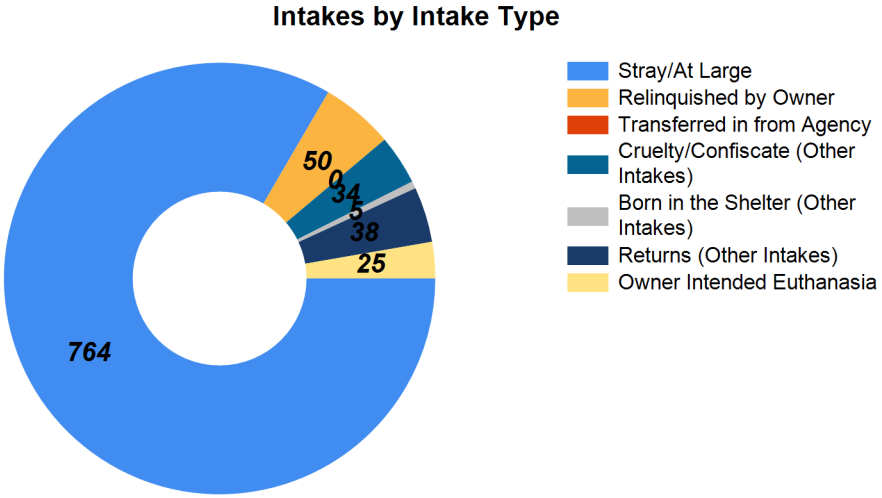

# December 2018 Intakes

Intake Categories	Cat				Dog				Total
	Other	Neonatal	Kitten	Adult	Other	Neonatal	Puppy	Adult	
Stray/At Large	31	118	205	135	8	0	59	208	764
Relinquished by Owner	0	5	12	11	0	0	6	16	50
Transferred in from Agency	0	0	0	0	0	0	0	0	0
Cruelty/Confiscate	0	0	0	0	1	4	13	16	34
Born in the Shelter	0	0	0	0	0	5	0	0	5
Returns	0	7	4	2	0	0	6	19	38
Owner Requested Euthanasia	0	0	2	9	0	0	2	12	25
	31	130	223	157	9	9	86	271	916

# December 2016 to 2018 Intakes

Intake Categories	December 2016			December 2017			December 2018		
	Cat	Dog	Total	Cat	Dog	Total	Cat	Dog	Total
Stray/At Large	414	315	729	389	317	706	489	275	764
Relinquished by Owner	77	150	227	40	24	64	28	22	50
Transferred in from Agency	0	0	0	0	0	0	0	0	0
Cruelty/Confiscate	4	34	38	2	23	25	0	34	34
Born in the Shelter	0	0	0	0	0	0	0	5	5
Returns	13	33	46	16	25	41	13	25	38
Owner Requested Euthanasia	0	0	0	7	20	27	11	14	25
	<b>508</b>	<b>532</b>	<b>1040</b>	<b>454</b>	<b>409</b>	<b>863</b>	<b>541</b>	<b>375</b>	<b>916</b>

## Intake by Animal