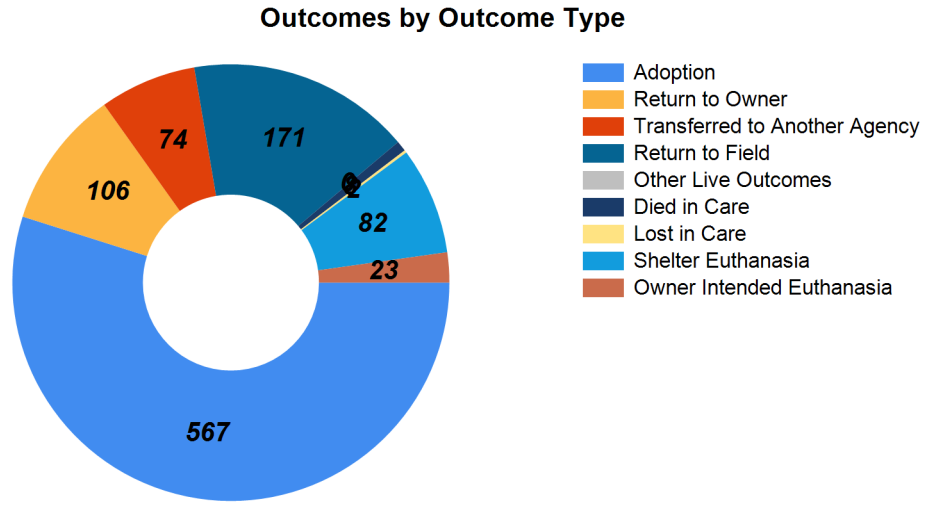

December 2018 Outcomes

Outcome Categories	Cat				Dog				Total
	Other	Neonatal	Kitten	Adult	Other	Neonatal	Puppy	Adult	
Adoption	0	20	338	40	0	0	48	121	567
Return to Owner	0	0	3	7	9	0	16	71	106
Transfer	1	10	6	6	0	5	21	25	74
Return to Field	26	1	71	72	0	0	0	1	171
Deceased	0	3	3	1	0	0	0	1	8
Lost in Care	0	0	1	1	0	0	0	0	2
Humane Euthanasia	0	19	22	31	0	0	2	31	105
	27	53	444	158	9	5	87	250	1033