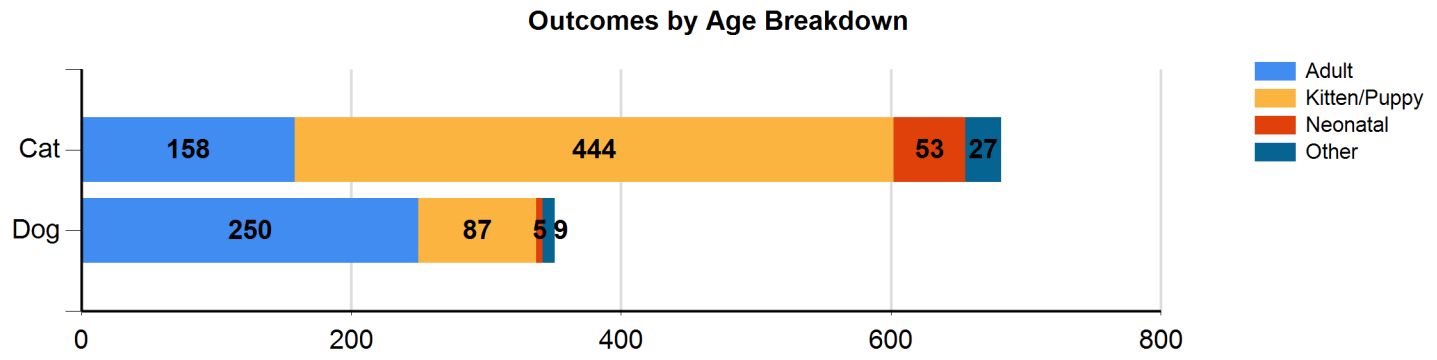

# December 2018 Intakes

Intake Categories	Cat				Dog				Total
	Other	Neonatal	Kitten	Adult	Other	Neonatal	Puppy	Adult	
Stray/At Large	31	118	205	135	8	0	59	208	764
Relinquished by Owner	0	5	12	11	0	0	6	16	50
Transferred in from Agency	0	0	0	0	0	0	0	0	0
Cruelty/Confiscate	0	0	0	0	1	4	13	16	34
Born in the Shelter	0	0	0	0	0	5	0	0	5
Returns	0	7	4	2	0	0	6	19	38
Owner Requested Euthanasia	0	0	2	9	0	0	2	12	25
	31	130	223	157	9	9	86	271	916

# December 2016 to 2018 Intakes

Intake Categories	December 2016			December 2017			December 2018		
	Cat	Dog	Total	Cat	Dog	Total	Cat	Dog	Total
Stray/At Large	414	315	729	389	317	706	489	275	764
Relinquished by Owner	77	150	227	40	24	64	28	22	50
Transferred in from Agency	0	0	0	0	0	0	0	0	0
Cruelty/Confiscate	4	34	38	2	23	25	0	34	34
Born in the Shelter	0	0	0	0	0	0	0	5	5
Returns	13	33	46	16	25	41	13	25	38
Owner Requested Euthanasia	0	0	0	7	20	27	11	14	25
	<b>508</b>	<b>532</b>	<b>1040</b>	<b>454</b>	<b>409</b>	<b>863</b>	<b>541</b>	<b>375</b>	<b>916</b>

## Intake by Animal

# December 2018 Outcomes

Outcome Categories	Cat				Dog				Total
	Other	Neonatal	Kitten	Adult	Other	Neonatal	Puppy	Adult	
Adoption	0	20	338	40	0	0	48	121	567
Return to Owner	0	0	3	7	9	0	16	71	106
Transfer	1	10	6	6	0	5	21	25	74
Return to Field	26	1	71	72	0	0	0	1	171
Deceased	0	3	3	1	0	0	0	1	8
Lost in Care	0	0	1	1	0	0	0	0	2
Humane Euthanasia	0	19	22	31	0	0	2	31	105
	27	53	444	158	9	5	87	250	1033