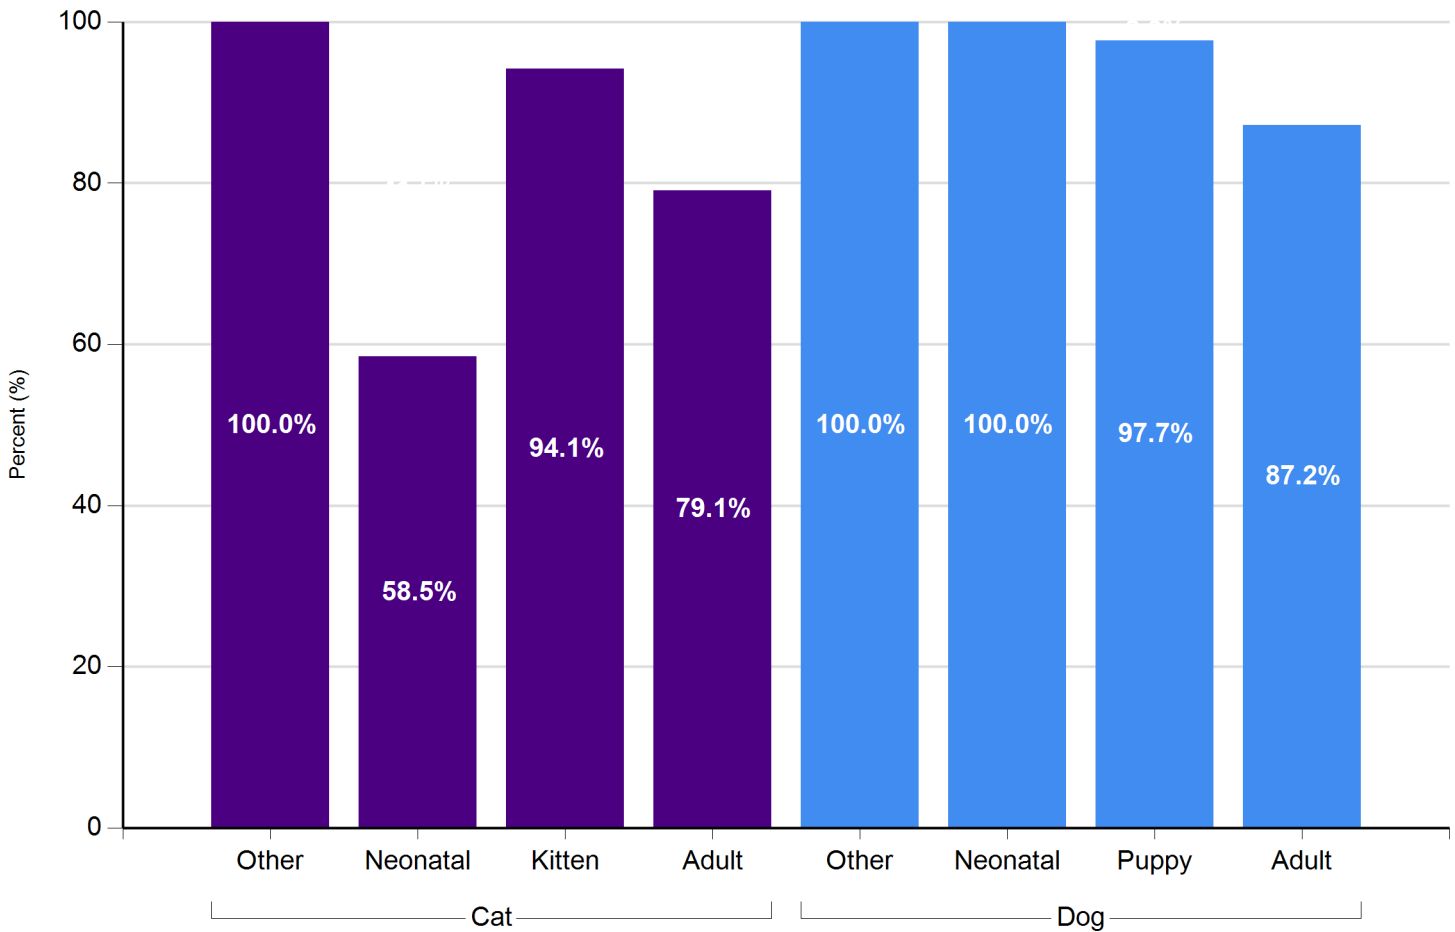

## Outcomes by Animal

# December 2018 Live Release Rate

## Total Live Release Rates

Cat

Dog

Total

## Live Release Rates by Age Breakdown

Live Release Rate Formula: Live Outcomes / Total Outcomes