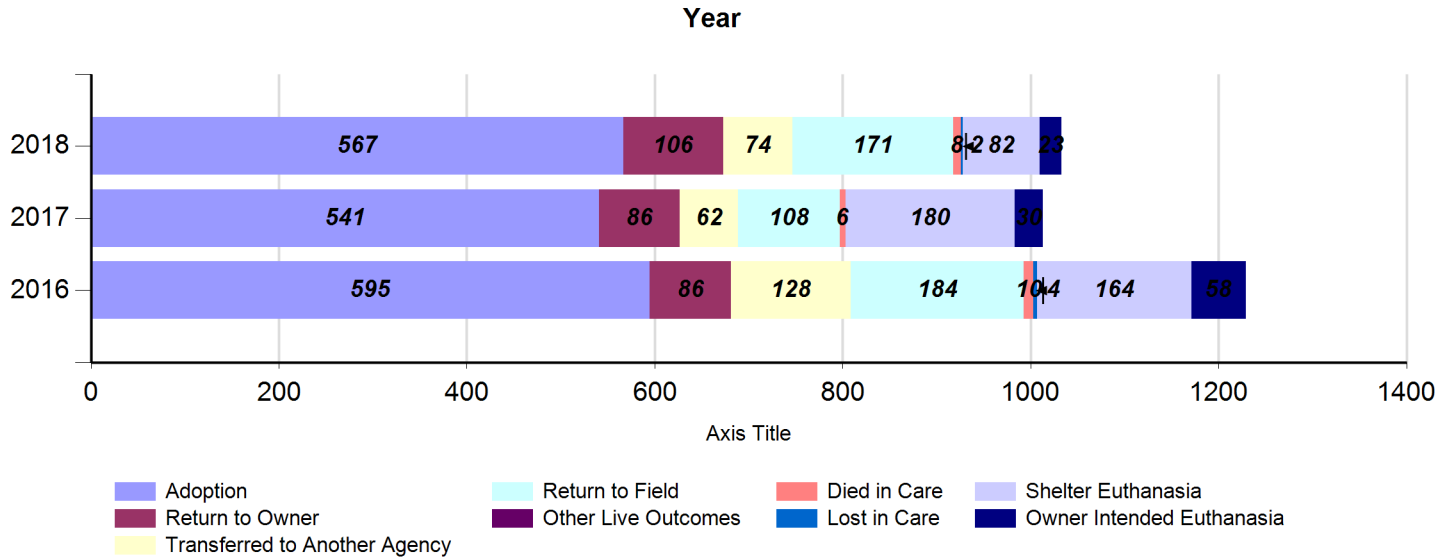

December 2016 to 2018 Outcomes

Outcome Categories	December 2016			December 2017			December 2018		
	Dog	Cat	Total	Dog	Cat	Total	Dog	Cat	Total
Adoption	224	371	595	199	342	541	169	398	567
Return to Owner	80	6	86	84	2	86	96	10	106
Transfer	90	38	128	44	18	62	51	23	74
Return to Field	0	184	184	0	108	108	1	170	171
Other Live Outcomes	0	0	0	0	0	0	0	0	0
Deceased	1	9	10	0	6	6	1	7	8
Lost in Care	1	3	4	0	0	0	0	2	2
Humane Euthanasia	93	129	222	101	109	210	33	72	105
TOTAL	489	740	1229	428	585	1013	351	682	1033