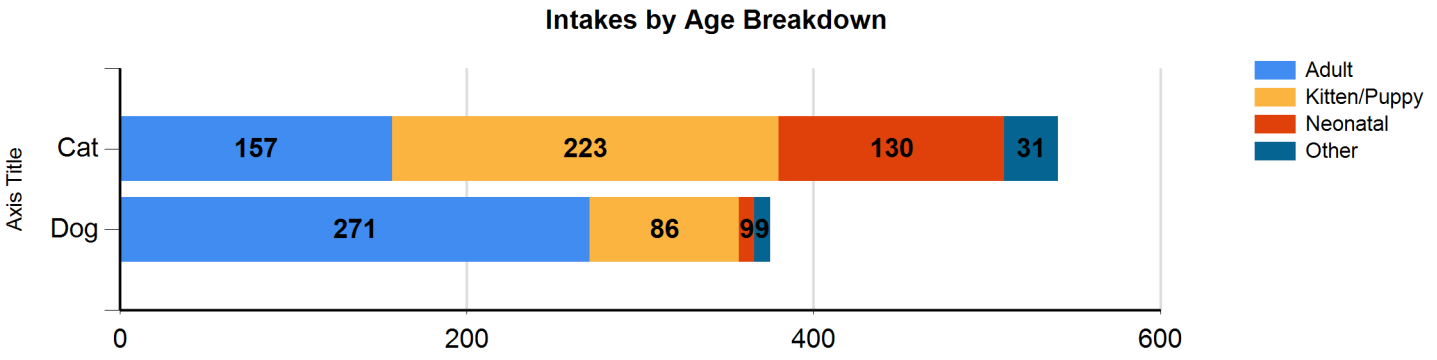

# December 2018 Intakes

Intake Categories	Cat				Dog				Total
	Other	Neonatal	Kitten	Adult	Other	Neonatal	Puppy	Adult	
Stray/At Large	31	118	205	135	8	0	59	208	764
Relinquished by Owner	0	5	12	11	0	0	6	16	50
Transferred in from Agency	0	0	0	0	0	0	0	0	0
Cruelty/Confiscate	0	0	0	0	1	4	13	16	34
Born in the Shelter	0	0	0	0	0	5	0	0	5
Returns	0	7	4	2	0	0	6	19	38
Owner Requested Euthanasia	0	0	2	9	0	0	2	12	25
	31	130	223	157	9	9	86	271	916

# December 2016 to 2018 Intakes

Intake Categories	December 2016			December 2017			December 2018		
	Cat	Dog	Total	Cat	Dog	Total	Cat	Dog	Total
Stray/At Large	414	315	729	389	317	706	489	275	764
Relinquished by Owner	77	150	227	40	24	64	28	22	50
Transferred in from Agency	0	0	0	0	0	0	0	0	0
Cruelty/Confiscate	4	34	38	2	23	25	0	34	34
Born in the Shelter	0	0	0	0	0	0	0	5	5
Returns	13	33	46	16	25	41	13	25	38
Owner Requested Euthanasia	0	0	0	7	20	27	11	14	25
	<b>508</b>	<b>532</b>	<b>1040</b>	<b>454</b>	<b>409</b>	<b>863</b>	<b>541</b>	<b>375</b>	<b>916</b>