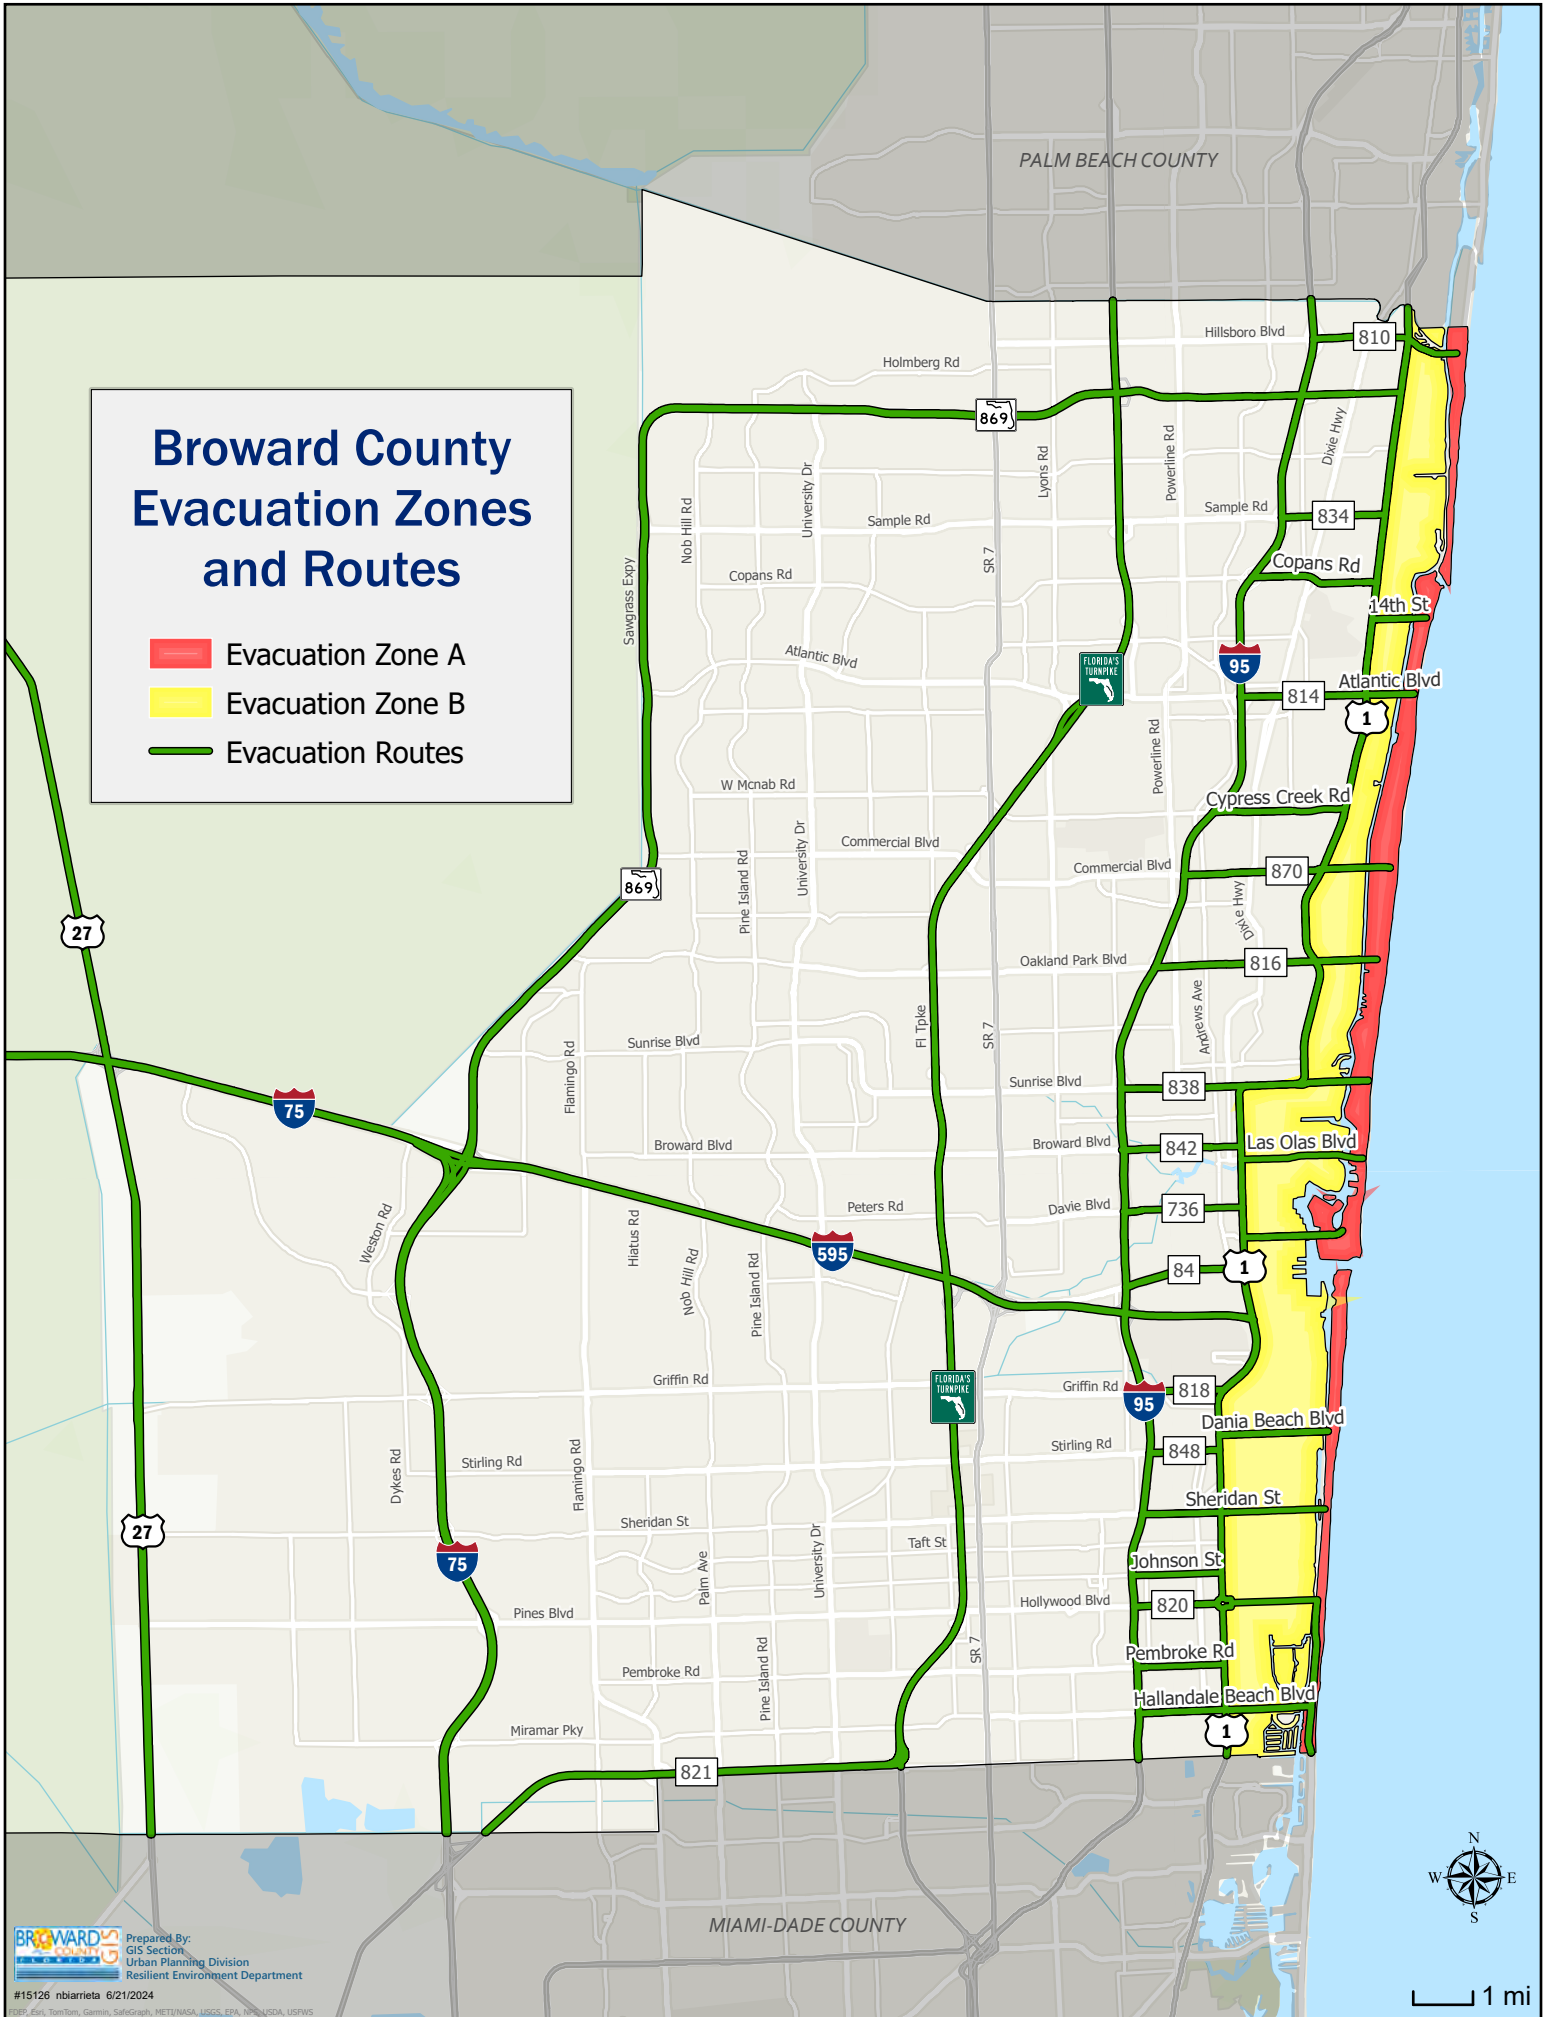

Broward County Evacuation Zones and Routes

- Evacuation Zone A
- Evacuation Zone B
- Evacuation Routes

1 mi